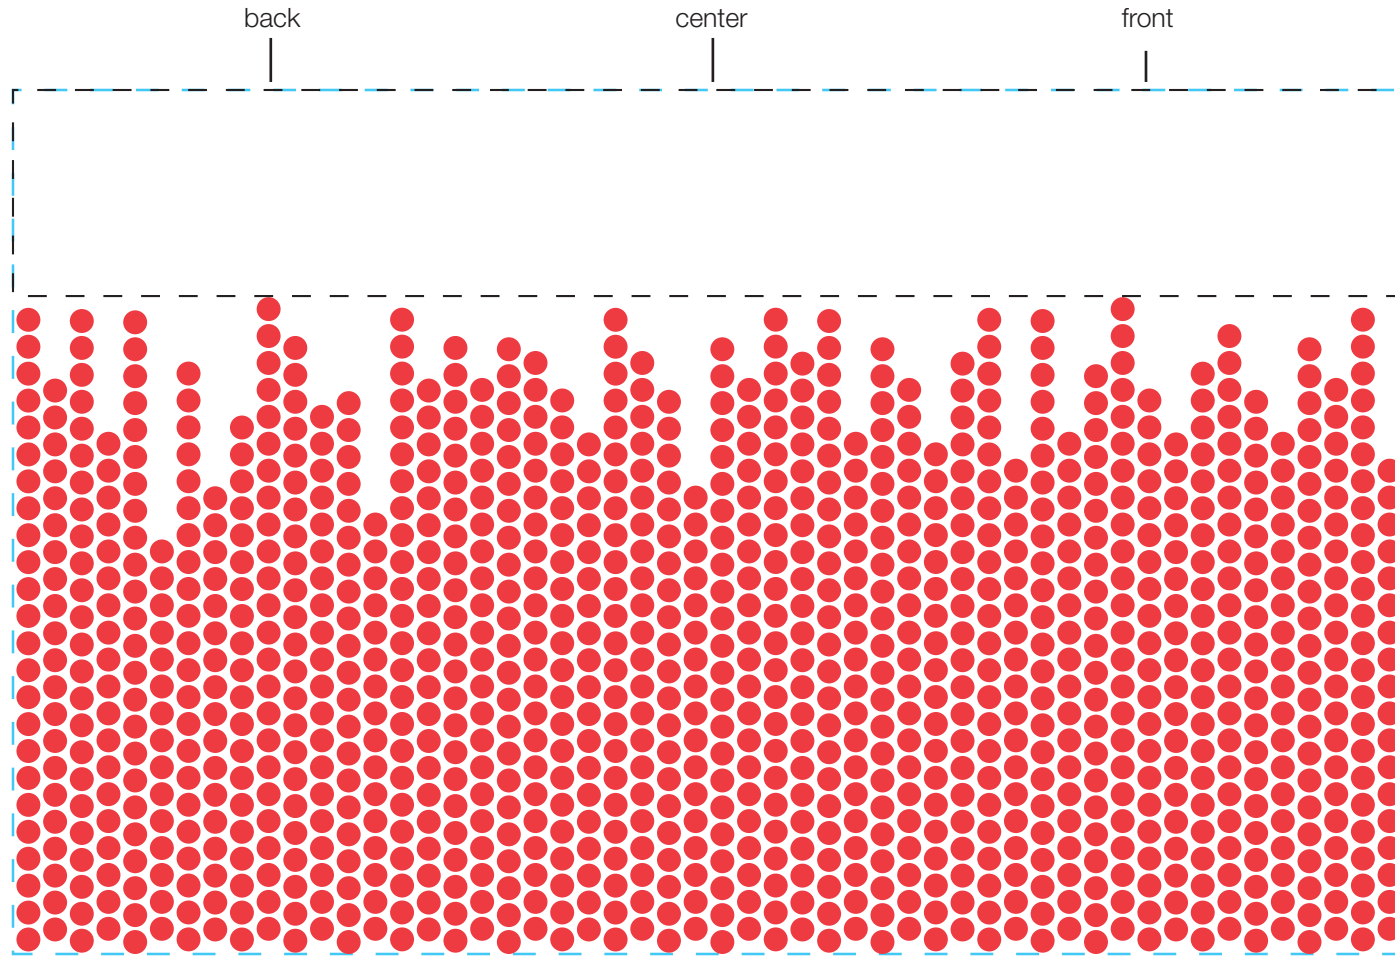

design template

imprint at 100%

design #104

24oz freedom

AVAILABLE BOTTLE IMPRINT AREA (DASHED BLUE LINE) = 4.5"H X 7.25"W

AVAILABLE LOGO IMPRINT AREA (DASHED BLACK LINE) = 1.073"H X 7.25"W

ALTERING COLORS:
PLEASE DESIGNATE PMS # TO CORRESPONDING COLOR #.
PLEASE DO NOT CHANGE AMOUNT OF COLORS IN DESIGN

pms 185
(color #1)

NOT A PROOF. FOR CONCEPT PURPOSES ONLY.

item#: