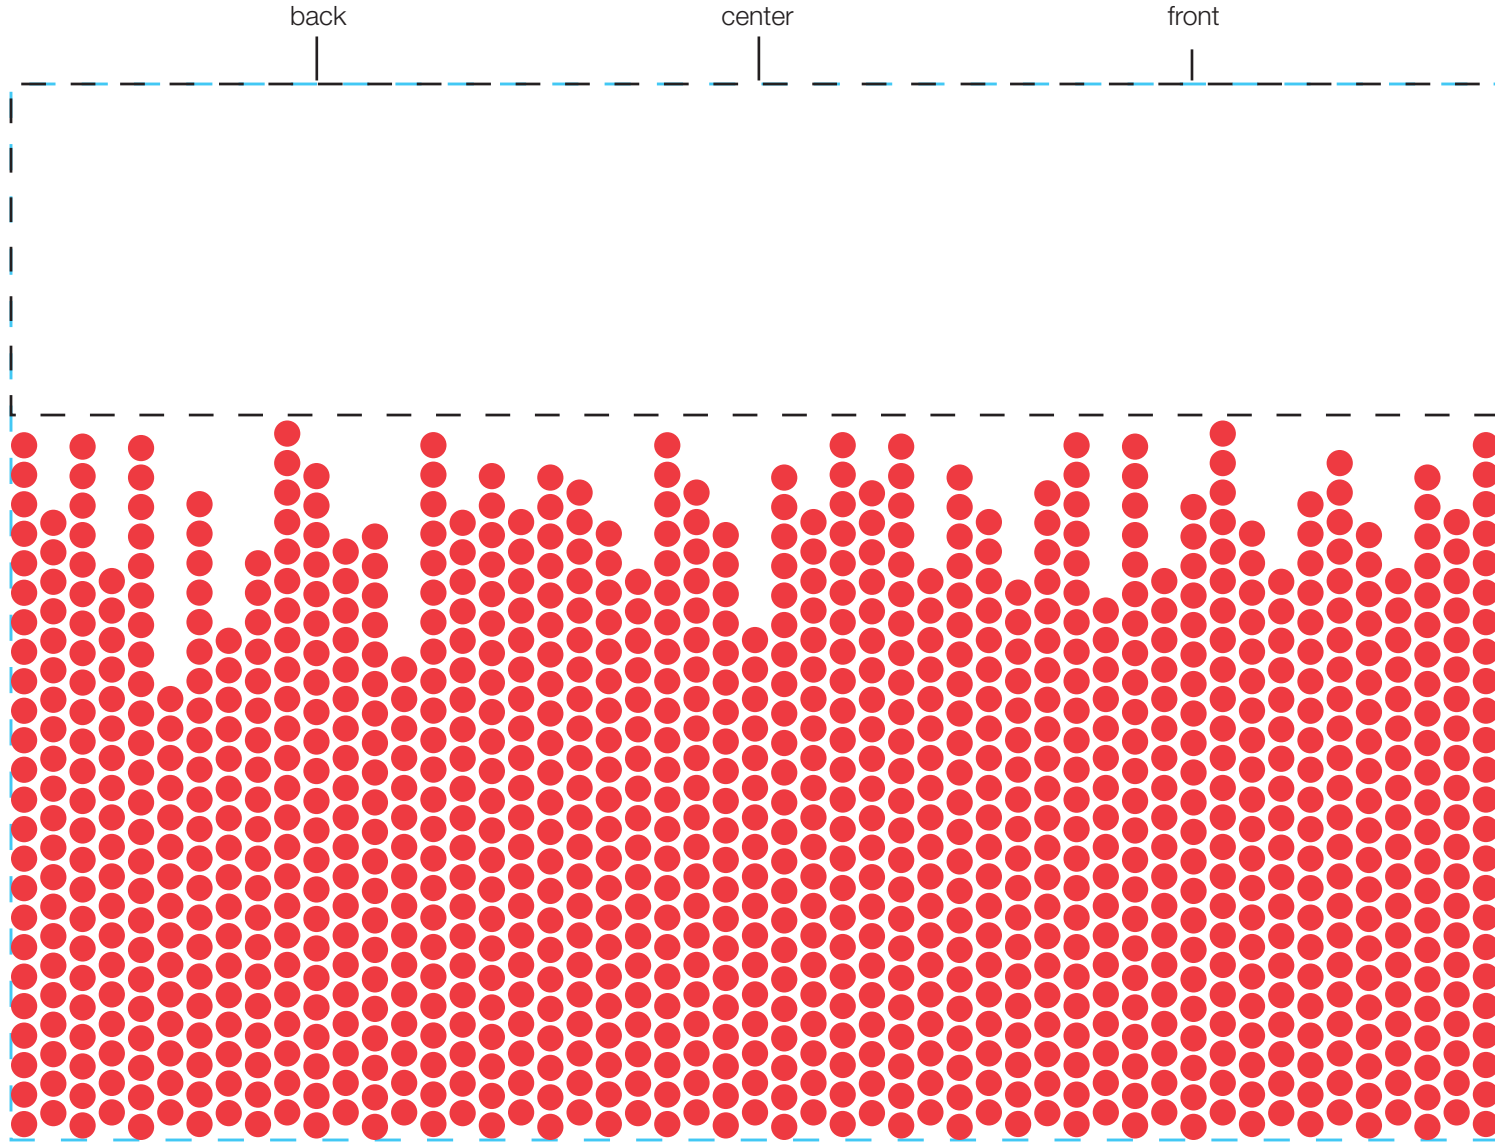

design template

imprint at 100%

design #104

24 oz bolt

AVAILABLE BOTTLE IMPRINT AREA (DASHED BLUE LINE) = 5.5"H X 7.75"W

AVAILABLE LOGO IMPRINT AREA (DASHED BLACK LINE) = 1.724"H X 7.75"W

ALTERING COLORS:
PLEASE DESIGNATE PMS # TO CORRESPONDING COLOR #.
PLEASE DO NOT CHANGE AMOUNT OF COLORS IN DESIGN

pms 185
(color #1)

NOT A PROOF. FOR CONCEPT PURPOSES ONLY.

item#: