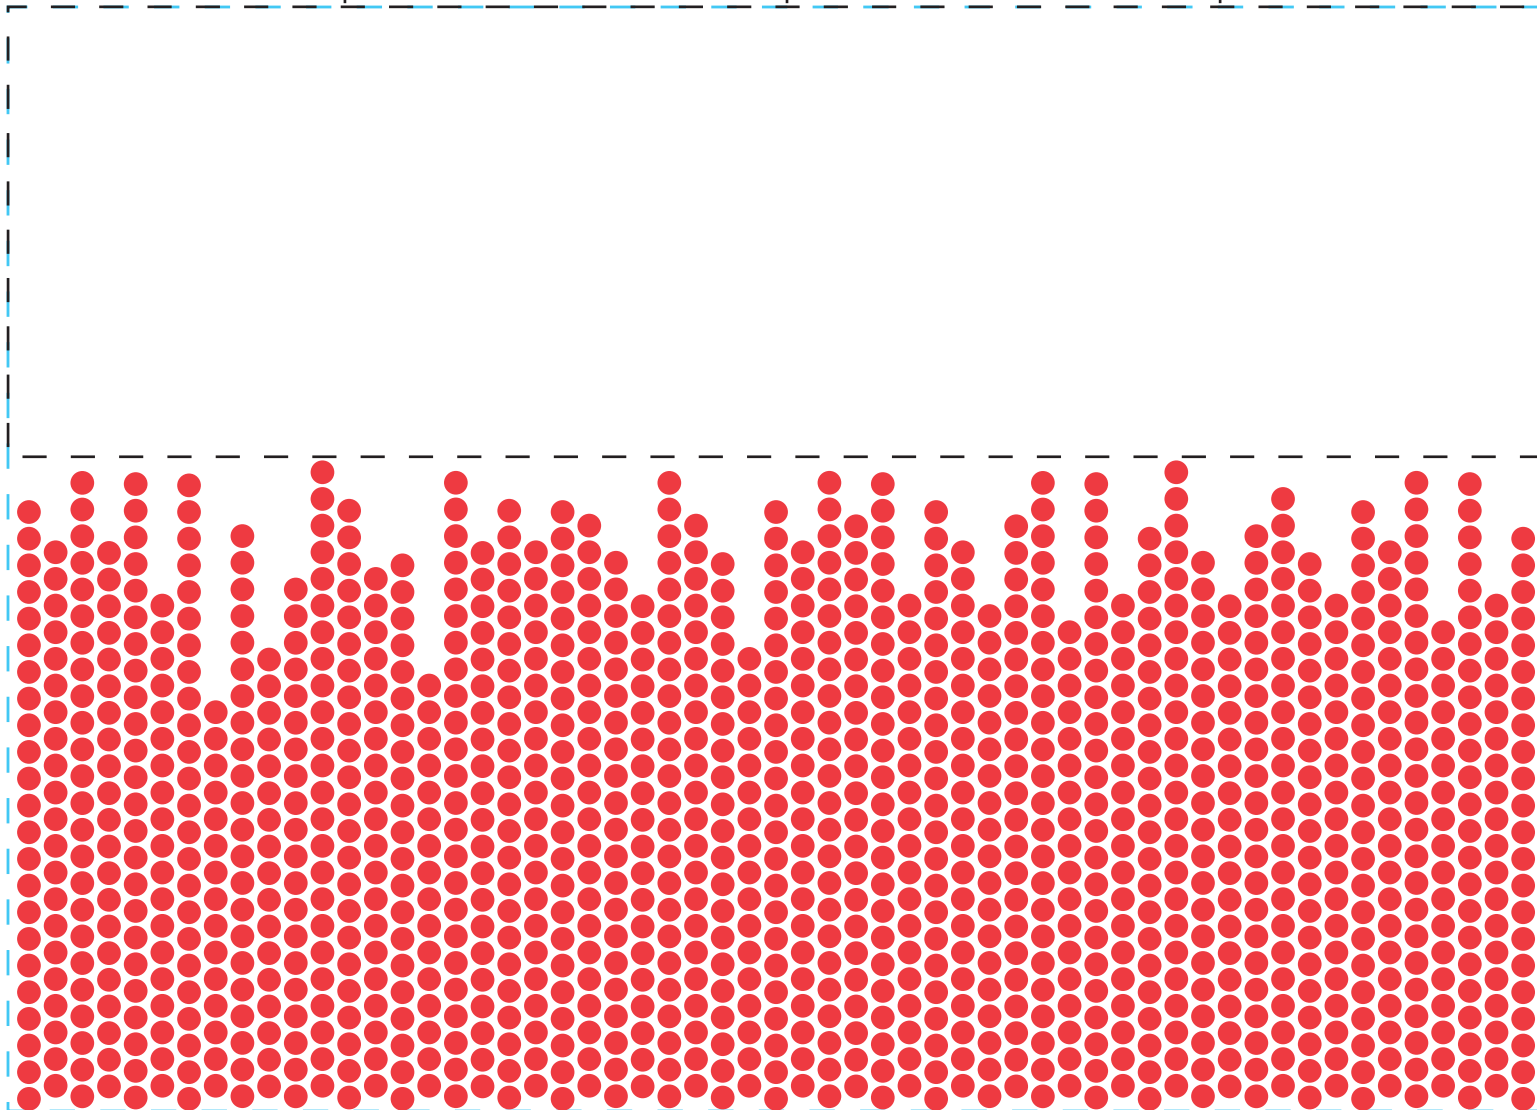

design template

design #104

24 oz aluminum classic

imprint at 100%

back

center

front

AVAILABLE BOTTLE IMPRINT AREA (DASHED BLUE LINE) = 5.75"H X 8"W

AVAILABLE LOGO IMPRINT AREA (DASHED BLACK LINE) = 2.34"H X 8"W

ALTERING COLORS:
PLEASE DESIGNATE PMS # TO CORRESPONDING COLOR #.
PLEASE DO NOT CHANGE AMOUNT OF COLORS IN DESIGN

pms 185
(color #1)

NOT A PROOF. FOR CONCEPT PURPOSES ONLY.

item#: