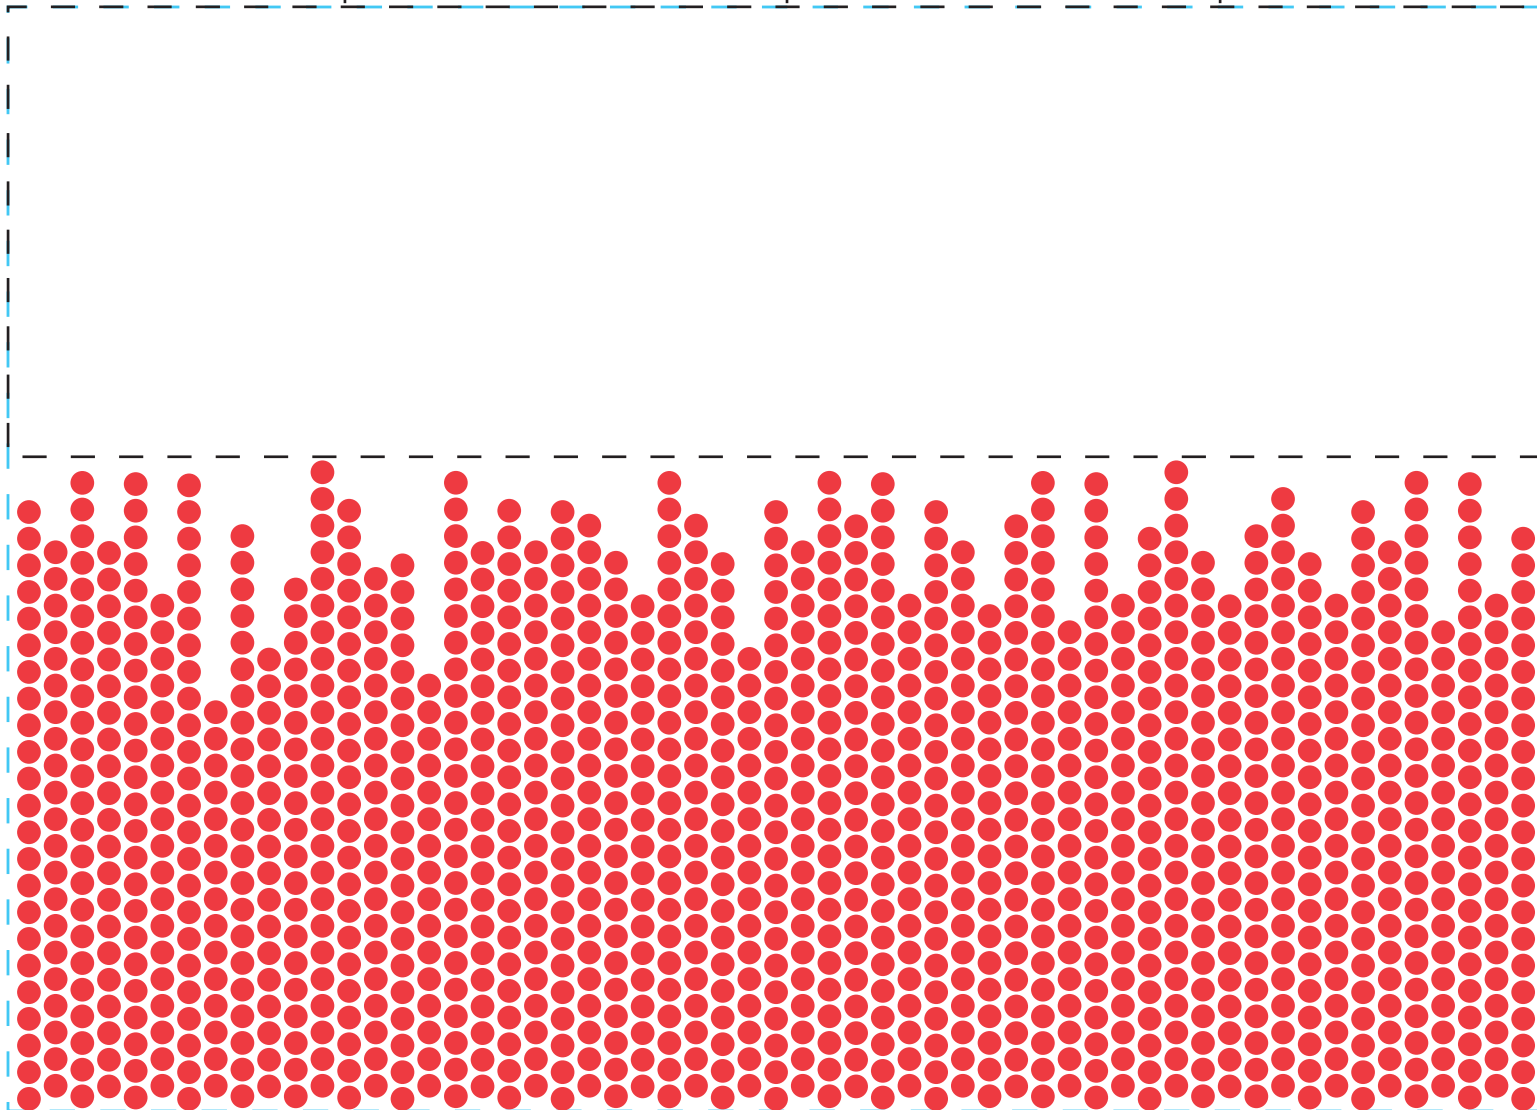

design template

design #104

24 oz aluminum classic

imprint at 100%

back

center

front

AVAILABLE BOTTLE IMPRINT AREA (DASHED BLUE LINE) = 5.75"H X 8"W

AVAILABLE LOGO IMPRINT AREA (DASHED BLACK LINE) = 2.34"H X 8"W

ALTERING COLORS:
PLEASE DESIGNATE PMS # TO CORRESPONDING COLOR #.
PLEASE DO NOT CHANGE AMOUNT OF COLORS IN DESIGN

pms 185
(color #1)

NOT A PROOF. FOR CONCEPT PURPOSES ONLY.