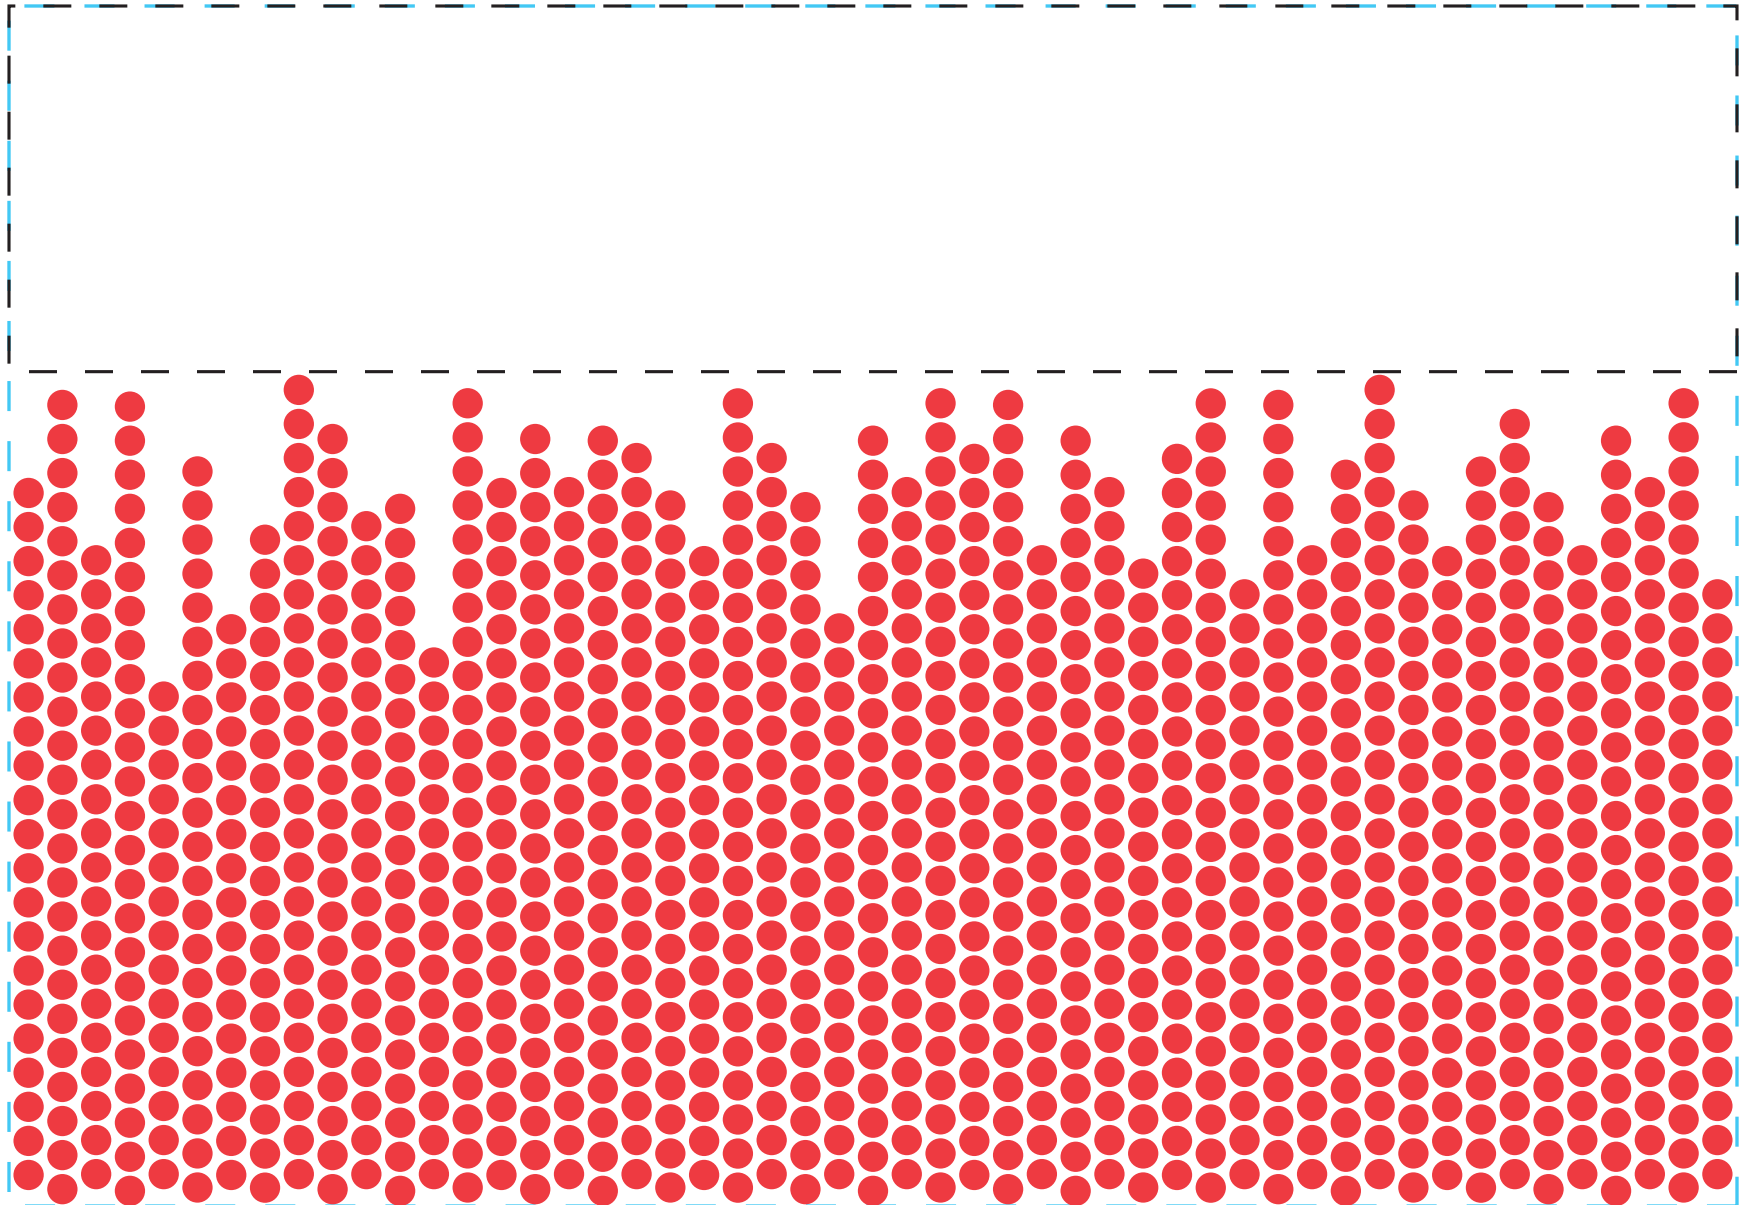

design template

imprint at 100%

design #104

34oz classic

back

center

front

AVAILABLE BOTTLE IMPRINT AREA (DASHED BLUE LINE) = 6.25"H X 9"W

AVAILABLE LOGO IMPRINT AREA (DASHED BLACK LINE) = 1.904"H X 9"W

ALTERING COLORS:
PLEASE DESIGNATE PMS # TO CORRESPONDING COLOR #.
PLEASE DO NOT CHANGE AMOUNT OF COLORS IN DESIGN

pms 185
(color #1)

NOT A PROOF. FOR CONCEPT PURPOSES ONLY.