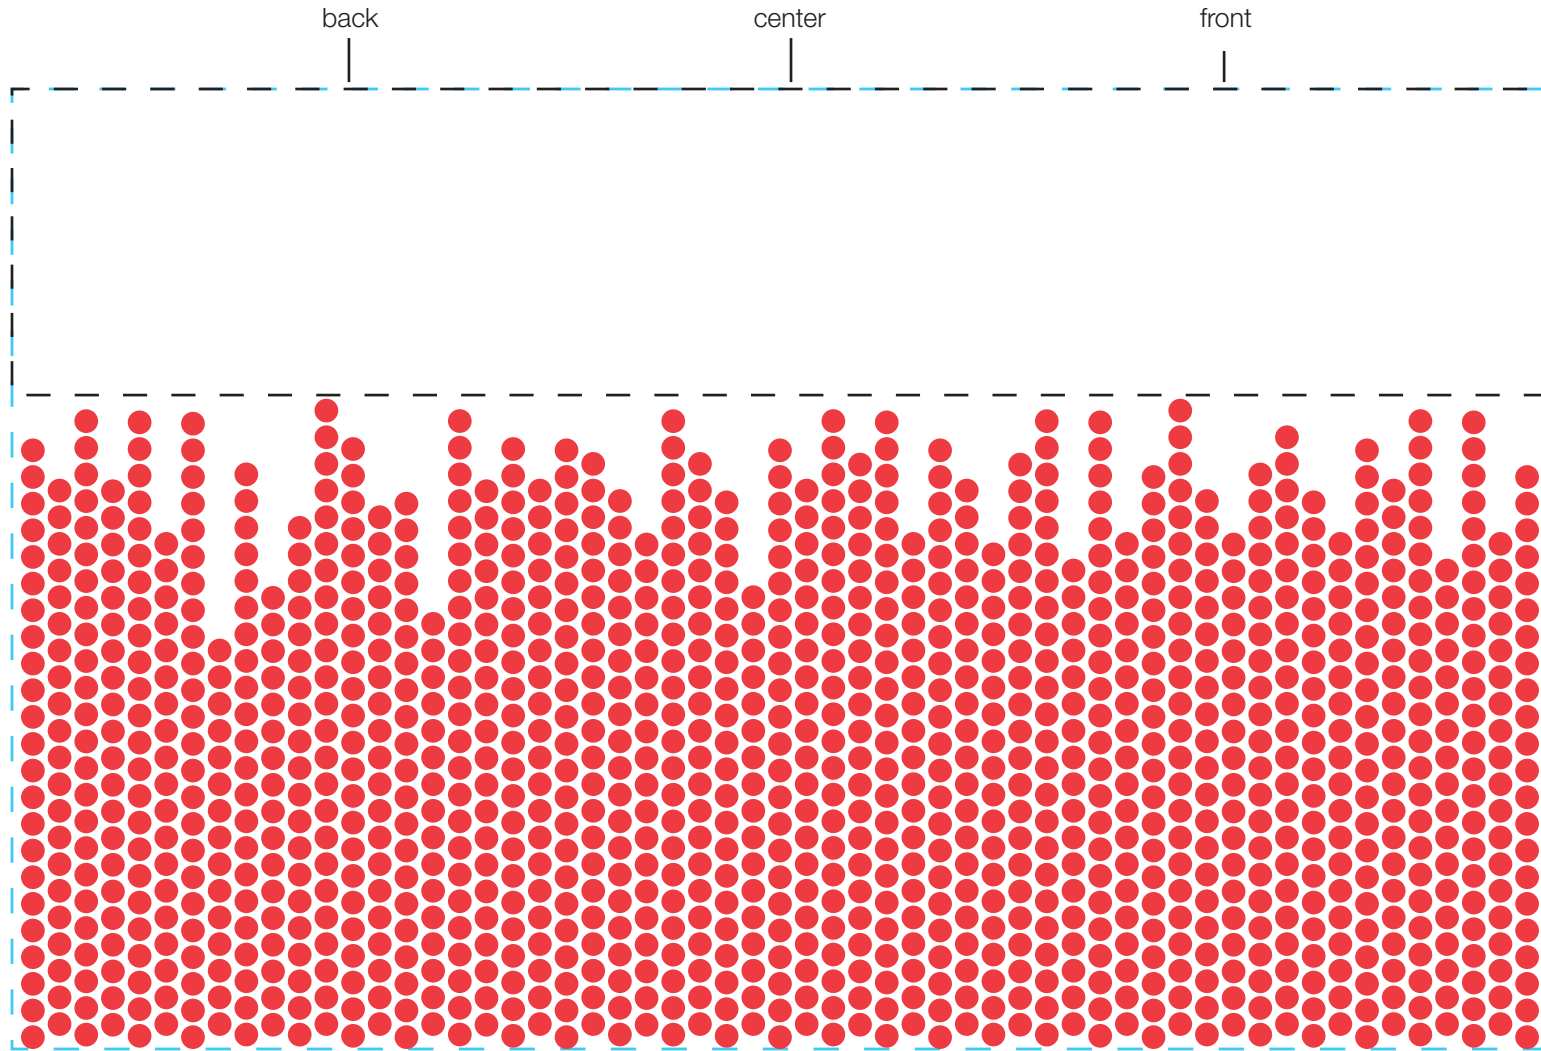

# design template

imprint at 100%

# design #104

# 24 oz classic

AVAILABLE BOTTLE IMPRINT AREA (DASHED BLUE LINE) = 5" H X 8" W

AVAILABLE LOGO IMPRINT AREA (DASHED BLACK LINE) = 1.594" H X 8" W

ALTERING COLORS:  
PLEASE DESIGNATE PMS # TO CORRESPONDING COLOR #.  
PLEASE DO NOT CHANGE AMOUNT OF COLORS IN DESIGN

  
pms 185  
(color #1)

NOT A PROOF. FOR CONCEPT PURPOSES ONLY.

item#: