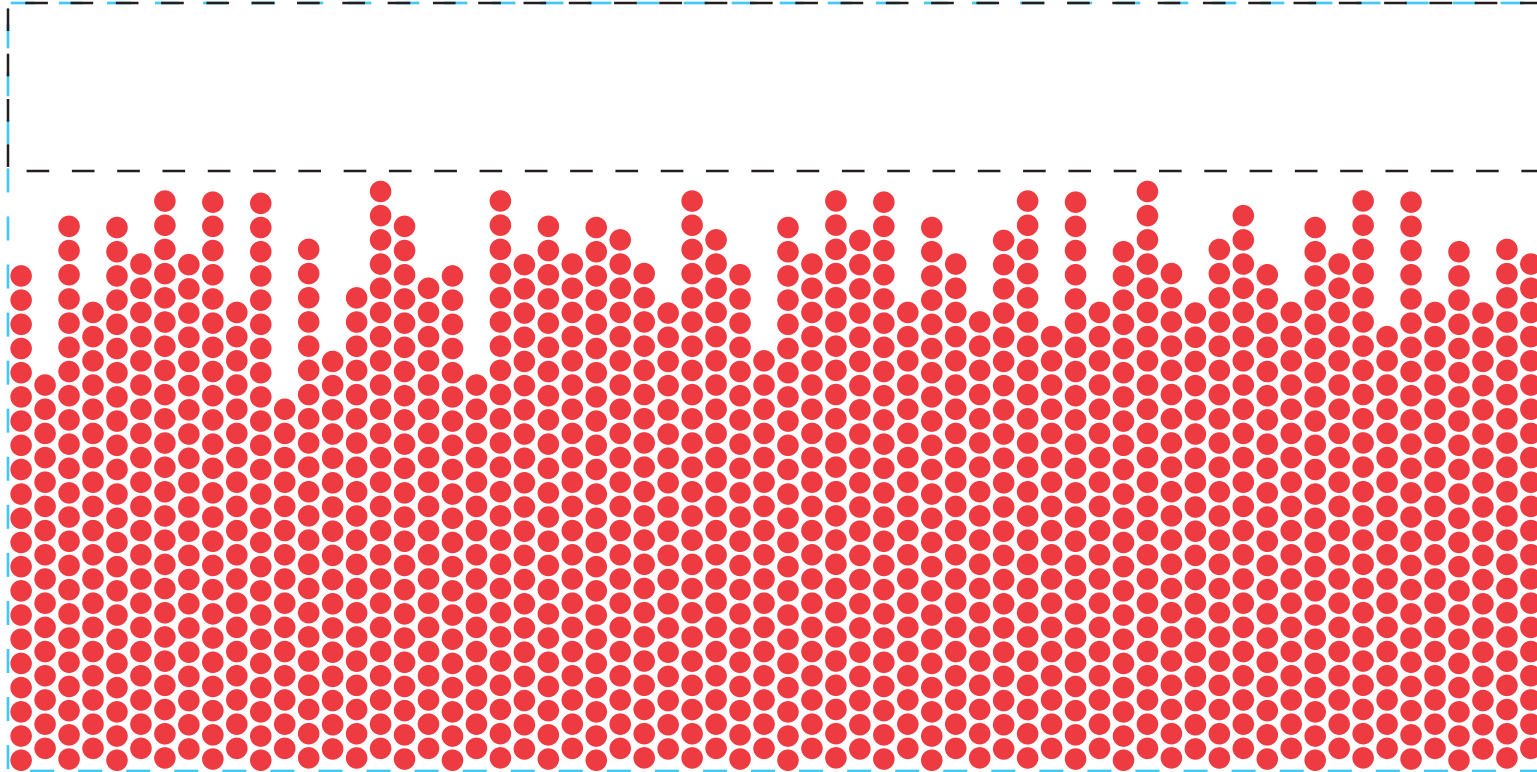

design template

imprint at 100%

design #104

20 oz classic

back
|

center
|

front
|

AVAILABLE BOTTLE IMPRINT AREA (DASHED BLUE LINE) = 4"H X 8"W

AVAILABLE LOGO IMPRINT AREA (DASHED BLACK LINE) = .875"H X 8"W

ALTERING COLORS:
PLEASE DESIGNATE PMS # TO CORRESPONDING COLOR #.
PLEASE DO NOT CHANGE AMOUNT OF COLORS IN DESIGN

pms 185
(color #1)

NOT A PROOF. FOR CONCEPT PURPOSES ONLY.