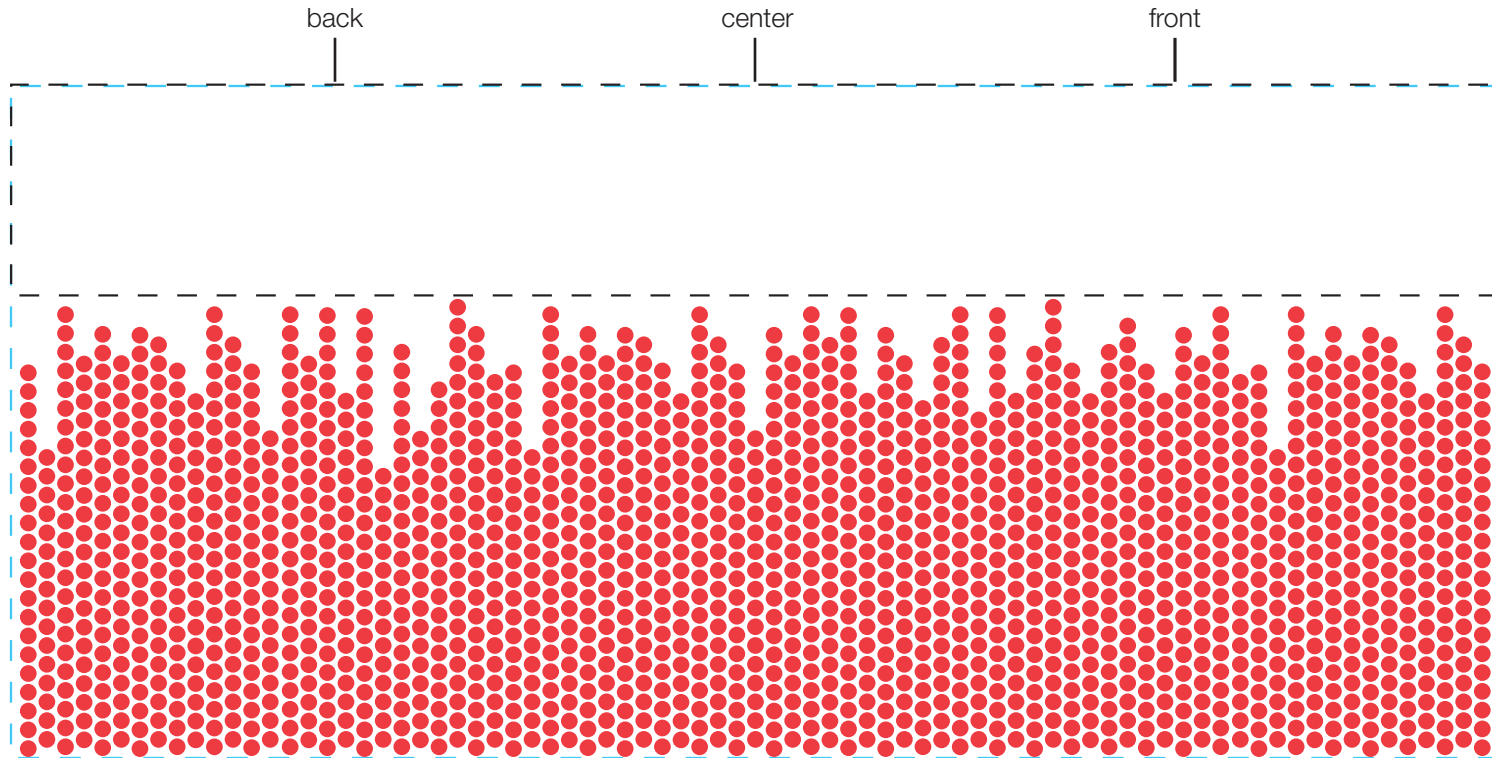

design template

imprint at 100%

design #104

18oz bolt

AVAILABLE BOTTLE IMPRINT AREA (DASHED BLUE LINE) = 3.5"H X 7.75"W

AVAILABLE LOGO IMPRINT AREA (DASHED BLACK LINE) = 1.09"H X 7.75"W

ALTERING COLORS:
PLEASE DESIGNATE PMS # TO CORRESPONDING COLOR #.
PLEASE DO NOT CHANGE AMOUNT OF COLORS IN DESIGN

NOT A PROOF. FOR CONCEPT PURPOSES ONLY.

pms 185
(color #1)

item#: