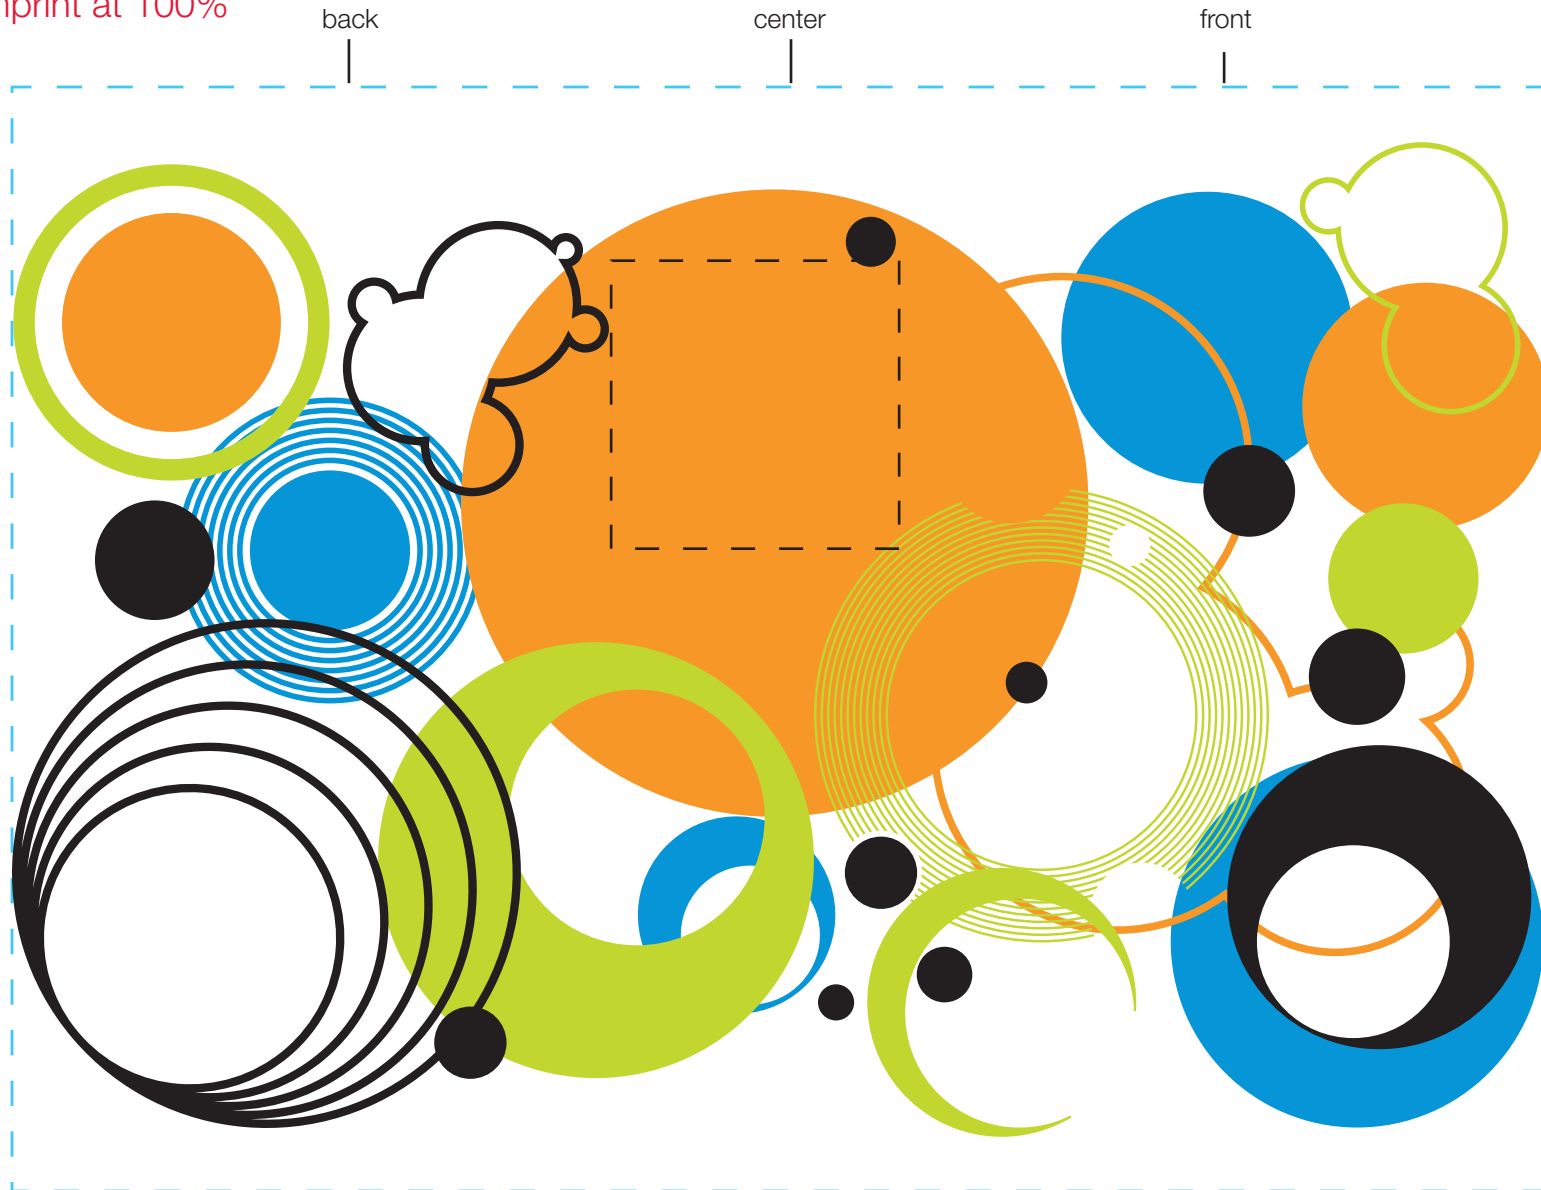

design template

imprint at 100%

design #103

24 oz aluminum classic

AVAILABLE BOTTLE IMPRINT AREA (DASHED BLUE LINE) = 5.75\"H X 8\"W

AVAILABLE LOGO IMPRINT AREA (DASHED BLACK LINE) = 1.5\"H X 1.5\"W

ALTERING COLORS:
PLEASE DESIGNATE PMS # TO CORRESPONDING COLOR #.
PLEASE DO NOT CHANGE AMOUNT OF COLORS IN DESIGN

pms 2925
(color #1)

pms 151
(color #2)

pms 382
(color #3)

black
(color #4)

NOT A PROOF. FOR CONCEPT PURPOSES ONLY.

item#: