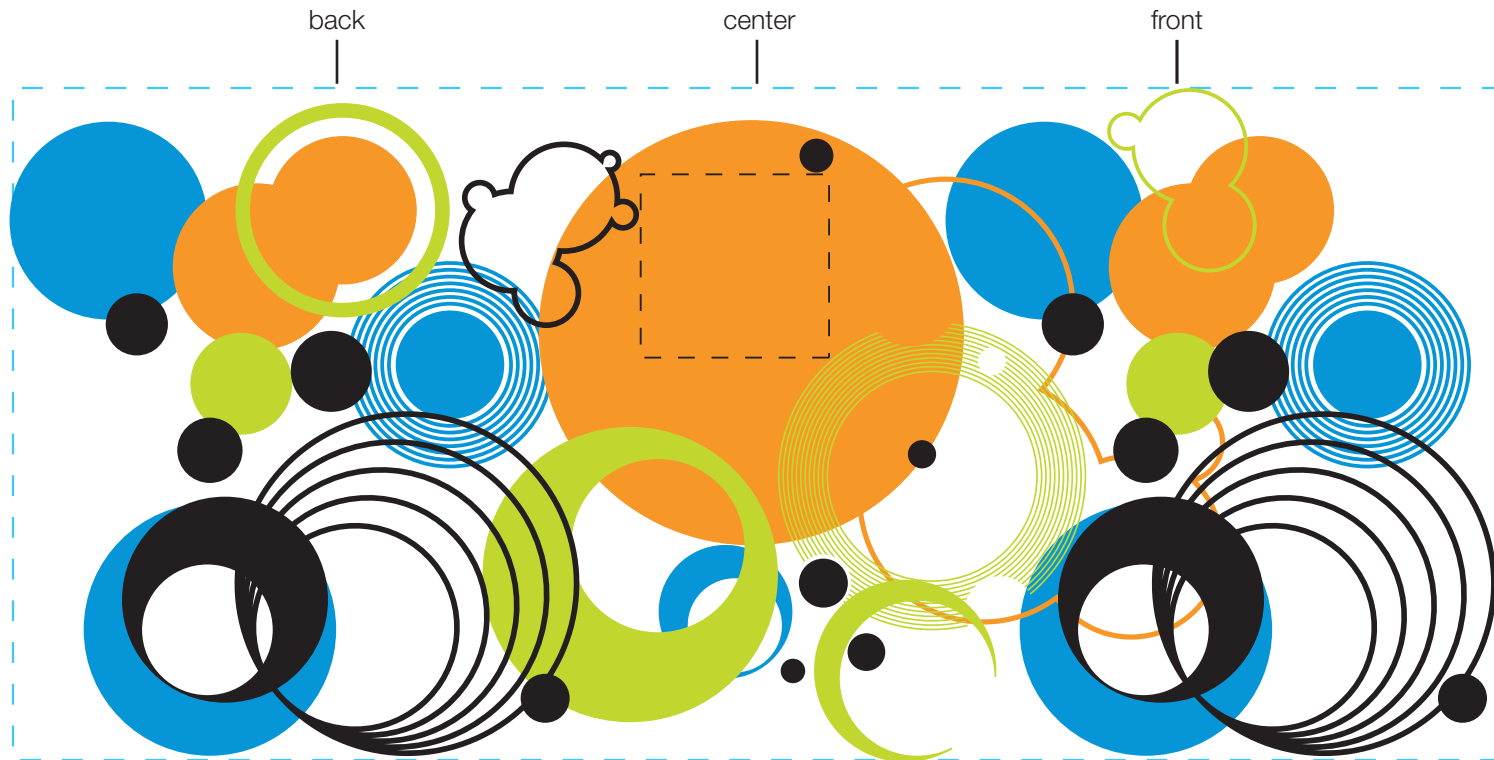

design template
imprint at 100%

design #103

18oz bolt

AVAILABLE BOTTLE IMPRINT AREA (DASHED BLUE LINE) = 3.5"H X 7.75"W

ALTERING COLORS:
PLEASE DESIGNATE PMS # TO CORRESPONDING COLOR #.
PLEASE DO NOT CHANGE AMOUNT OF COLORS IN DESIGN

NOT A PROOF. FOR CONCEPT PURPOSES ONLY.

AVAILABLE LOGO IMPRINT AREA (DASHED BLACK LINE) = .954"H X .981"W

pms 2925
(color #1)

pms 151
(color #2)

pms 382
(color #3)

black
(color #4)

item#: