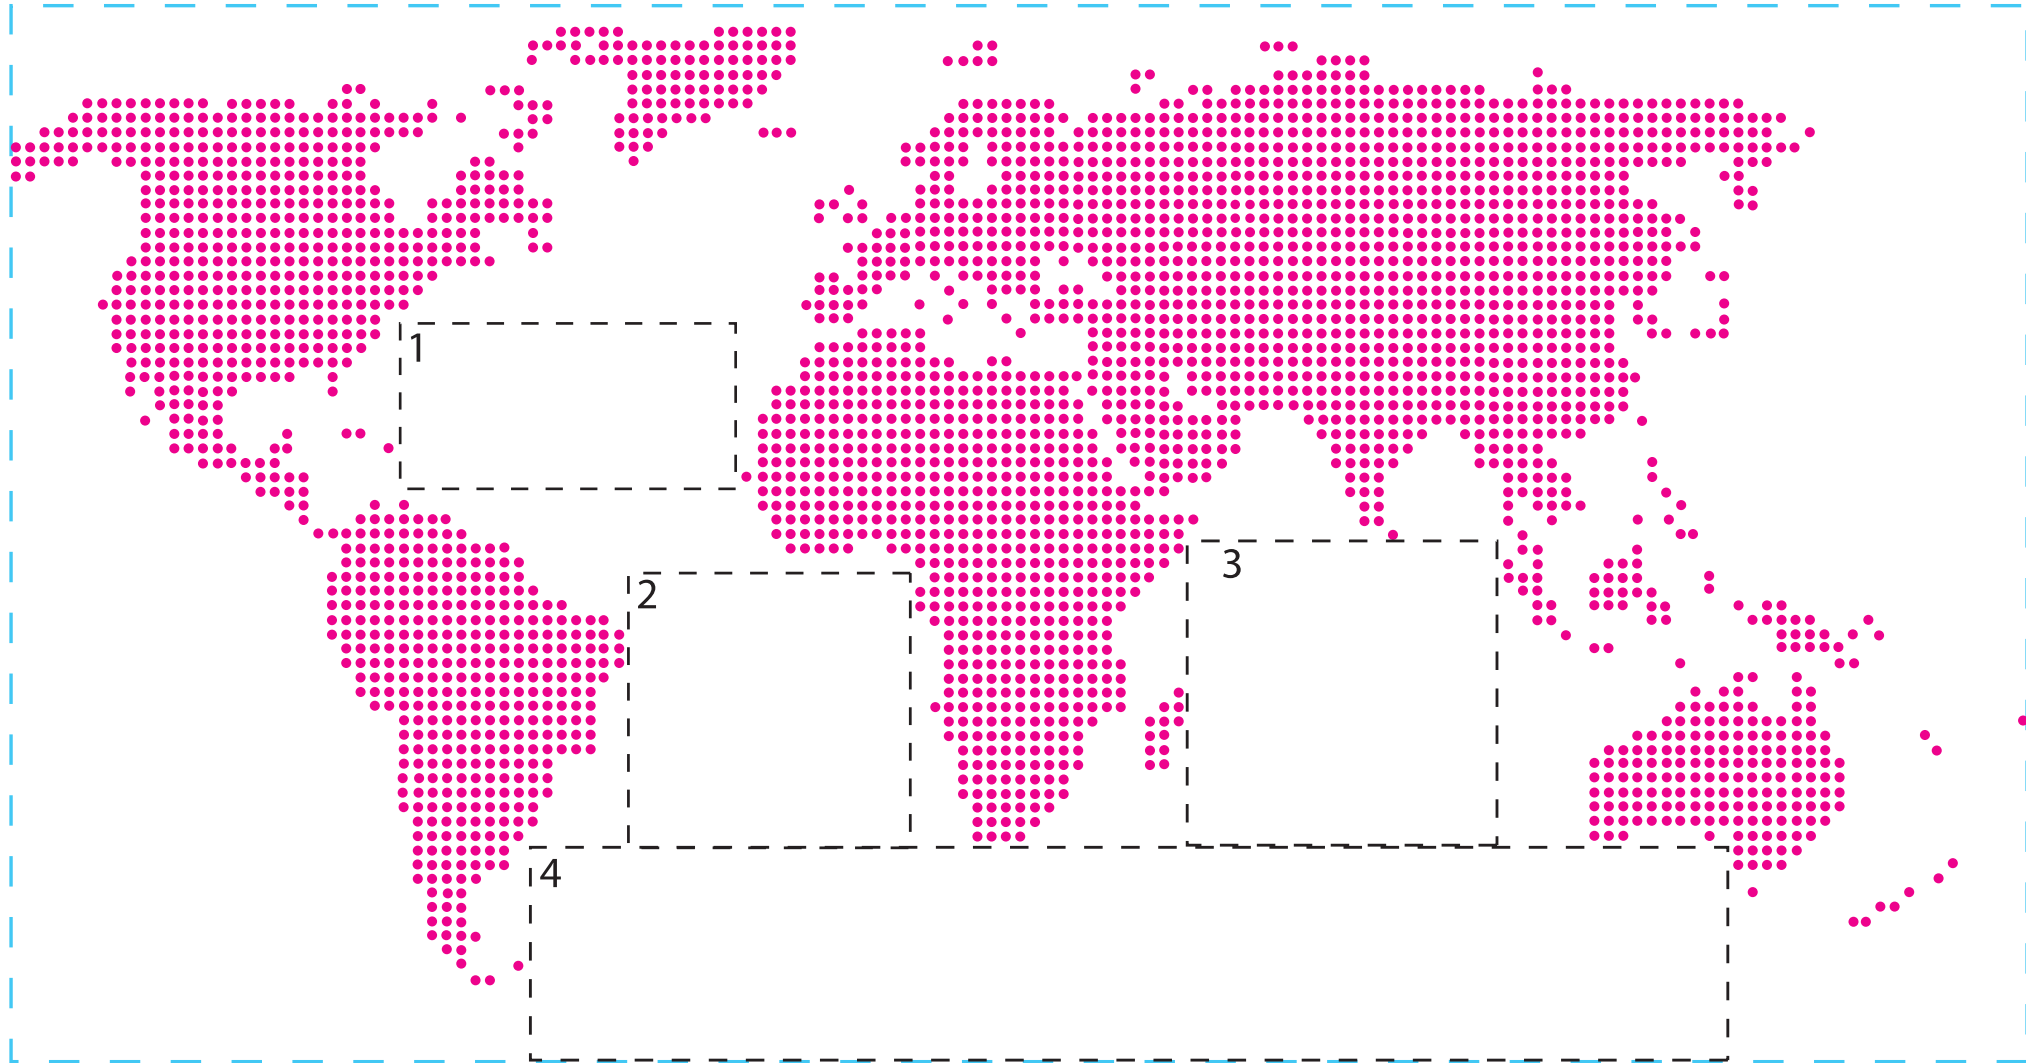

design template

imprint at 100%

design #102

40oz wide

back

center

front

AVAILABLE BOTTLE IMPRINT AREA (DASHED BLUE LINE) = 5.5"H X 10.5"W

ALTERING COLORS:
PLEASE DESIGNATE PMS # TO CORRESPONDING COLOR #.
PLEASE DO NOT CHANGE AMOUNT OF COLORS IN DESIGN

MAGENTA
(color #1)

item#:

- 1) AVAILABLE LOGO IMPRINT AREA (DASHED BLACK LINE) = .861"H X 1.747"W
- 2) AVAILABLE LOGO IMPRINT AREA (DASHED BLACK LINE) = 1.43"H X 1.468"W
- 3) AVAILABLE LOGO IMPRINT AREA (DASHED BLACK LINE) = 1.584"H X 1.613"W
- 4) AVAILABLE LOGO IMPRINT AREA (DASHED BLACK LINE) = 1.108"H X 6.236"W