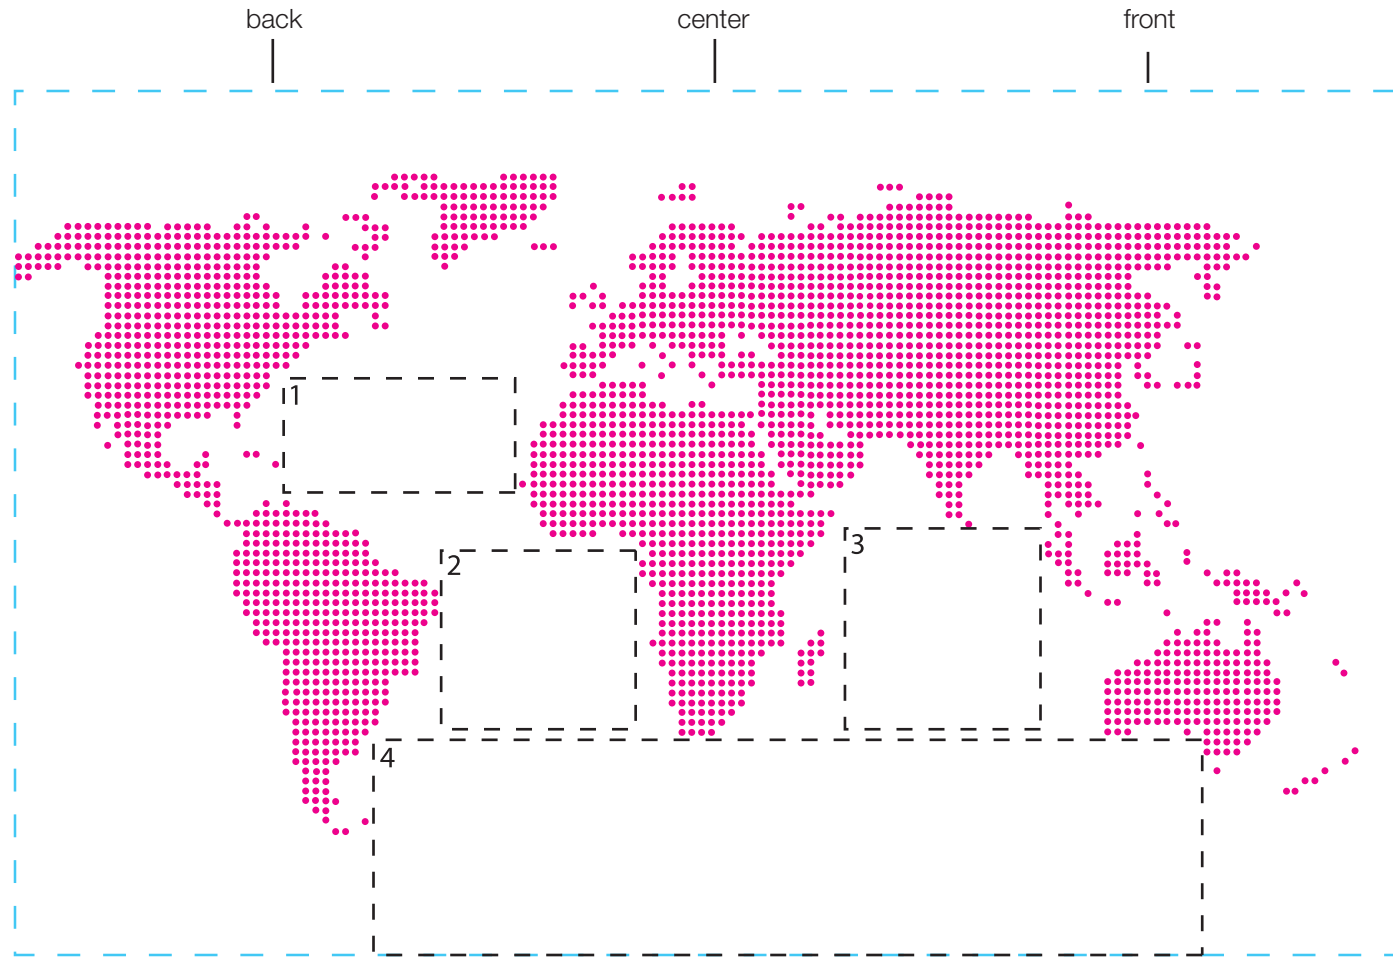

design template

imprint at 100%

design #102

24oz freedom

AVAILABLE BOTTLE IMPRINT AREA (DASHED BLUE LINE) = 4.5"H X 7.25"W

- 1) AVAILABLE LOGO IMPRINT AREA (DASHED BLACK LINE) = .594"H X 1.205"W
- 2) AVAILABLE LOGO IMPRINT AREA (DASHED BLACK LINE) = .93"H X 1.046"W
- 3) AVAILABLE LOGO IMPRINT AREA (DASHED BLACK LINE) = 1.046"H X 1.018"W
- 4) AVAILABLE LOGO IMPRINT AREA (DASHED BLACK LINE) = 1.12"H X 4.316"W