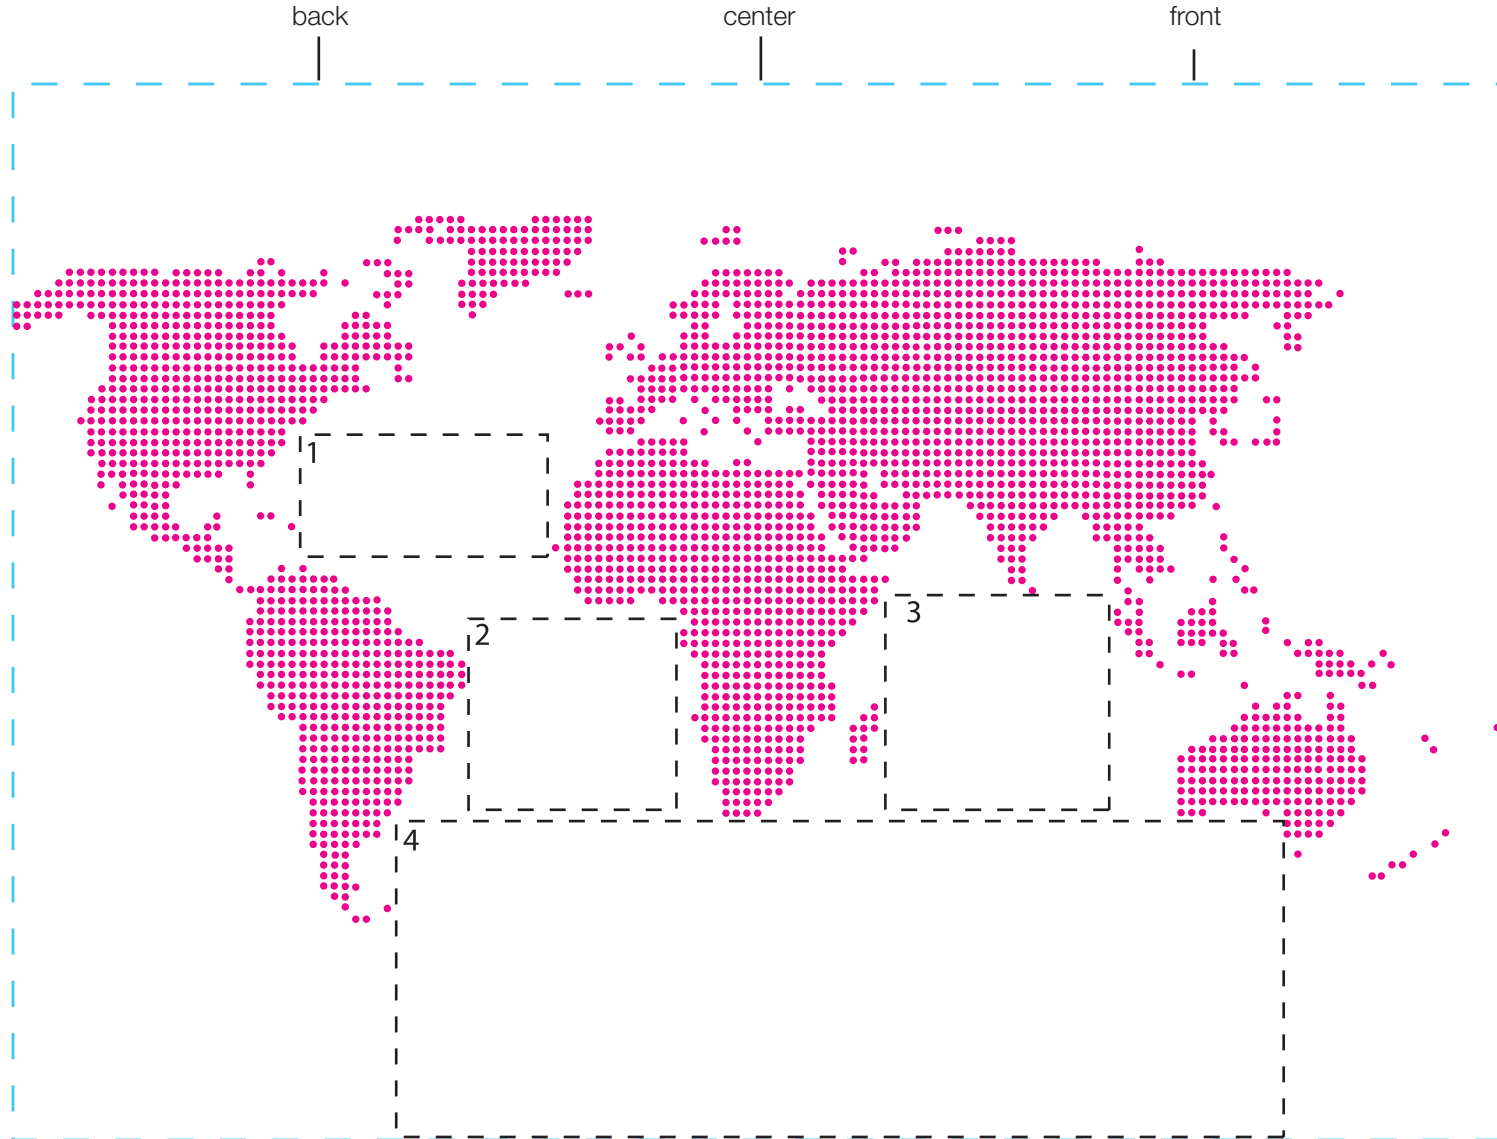

design template

imprint at 100%

design #102

24 oz bolt

AVAILABLE BOTTLE IMPRINT AREA (DASHED BLUE LINE) = 5.5"H X 7.75"W

ALTERING COLORS:
PLEASE DESIGNATE PMS # TO CORRESPONDING COLOR #.
PLEASE DO NOT CHANGE AMOUNT OF COLORS IN DESIGN

MAGENTA
(color #1)

- 1) AVAILABLE LOGO IMPRINT AREA (DASHED BLACK LINE) = .635"H X 1.288"W
- 2) AVAILABLE LOGO IMPRINT AREA (DASHED BLACK LINE) = 0.994"H X 1.082"W
- 3) AVAILABLE LOGO IMPRINT AREA (DASHED BLACK LINE) = 1.118"H X 1.165"W
- 4) AVAILABLE LOGO IMPRINT AREA (DASHED BLACK LINE) = 1.645"H X 4.622"W