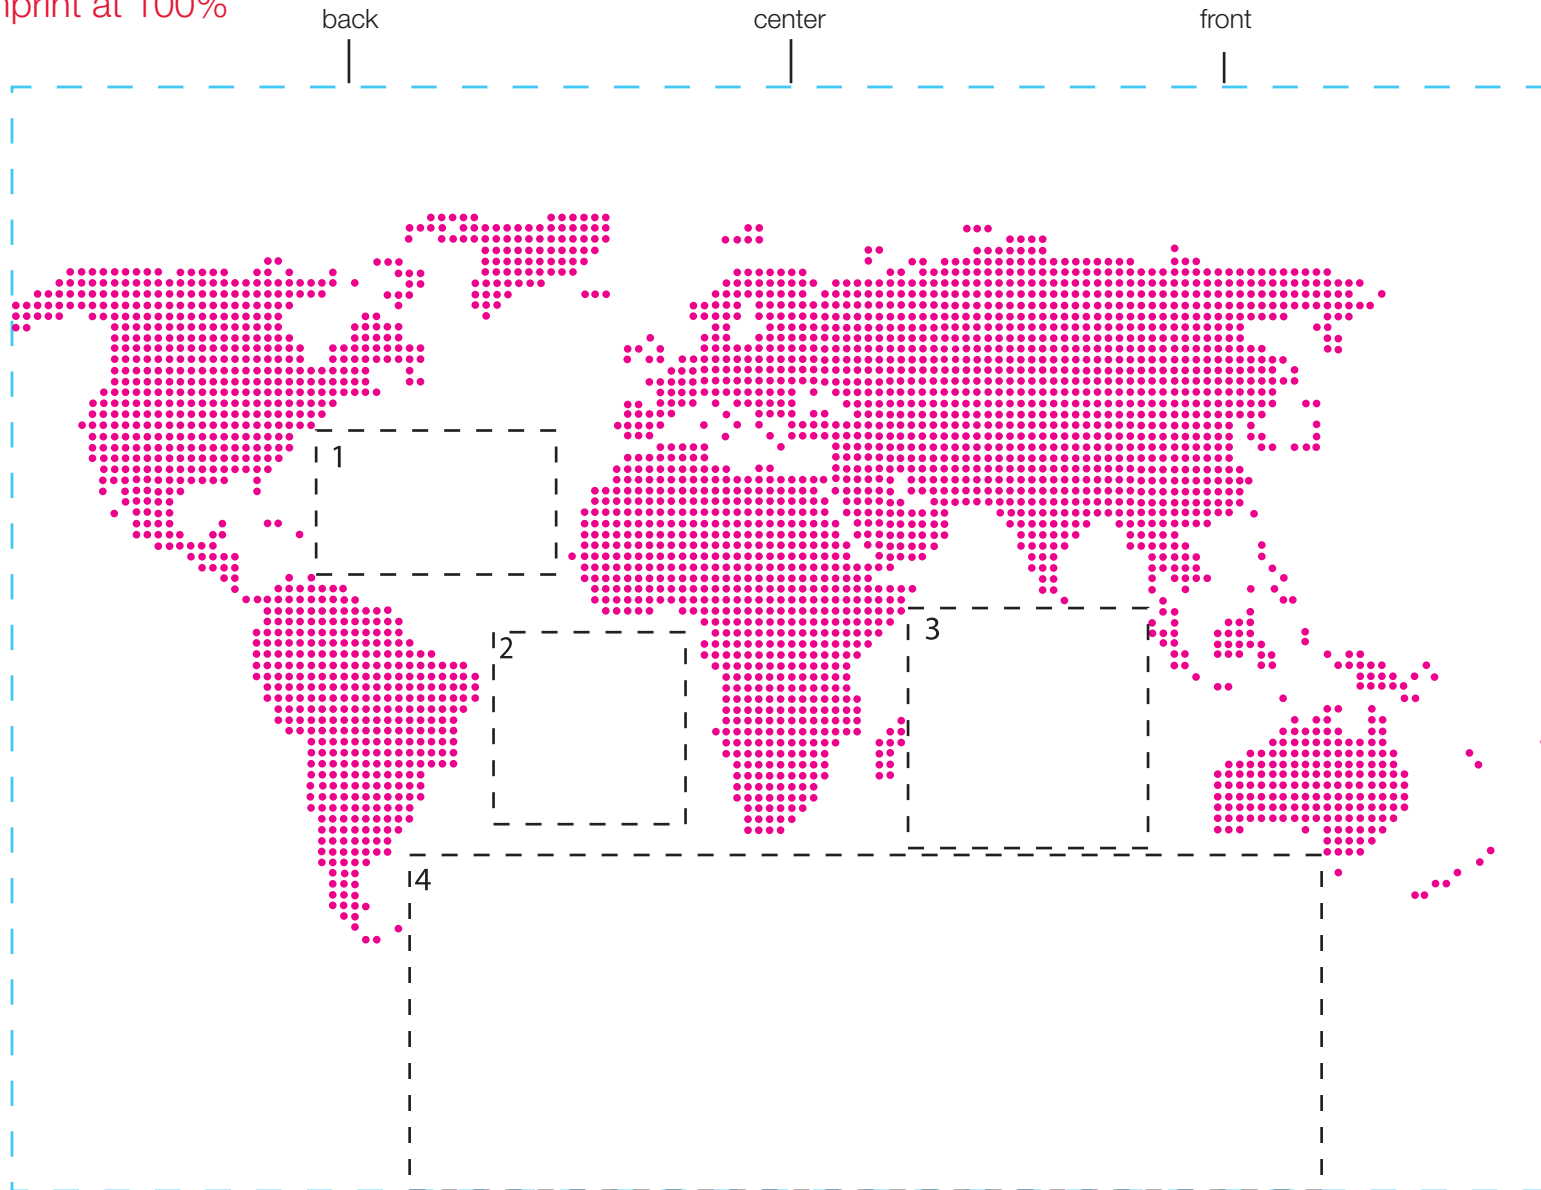

# design template      design #102      24 oz aluminum classic

imprint at 100%

AVAILABLE BOTTLE IMPRINT AREA (DASHED BLUE LINE) = 5.75"H X 8"W

ALTERING COLORS:  
PLEASE DESIGNATE PMS # TO CORRESPONDING COLOR #.  
PLEASE DO NOT CHANGE AMOUNT OF COLORS IN DESIGN

  
MAGENTA  
(color #1)

- 1) AVAILABLE LOGO IMPRINT AREA (DASHED BLACK LINE) = .75"H X 1.25"W
- 2) AVAILABLE LOGO IMPRINT AREA (DASHED BLACK LINE) = 1"H X 1"W
- 3) AVAILABLE LOGO IMPRINT AREA (DASHED BLACK LINE) = 1.25"H X 1.25"W
- 4) AVAILABLE LOGO IMPRINT AREA (DASHED BLACK LINE) = 1.75"H X 4.75"W