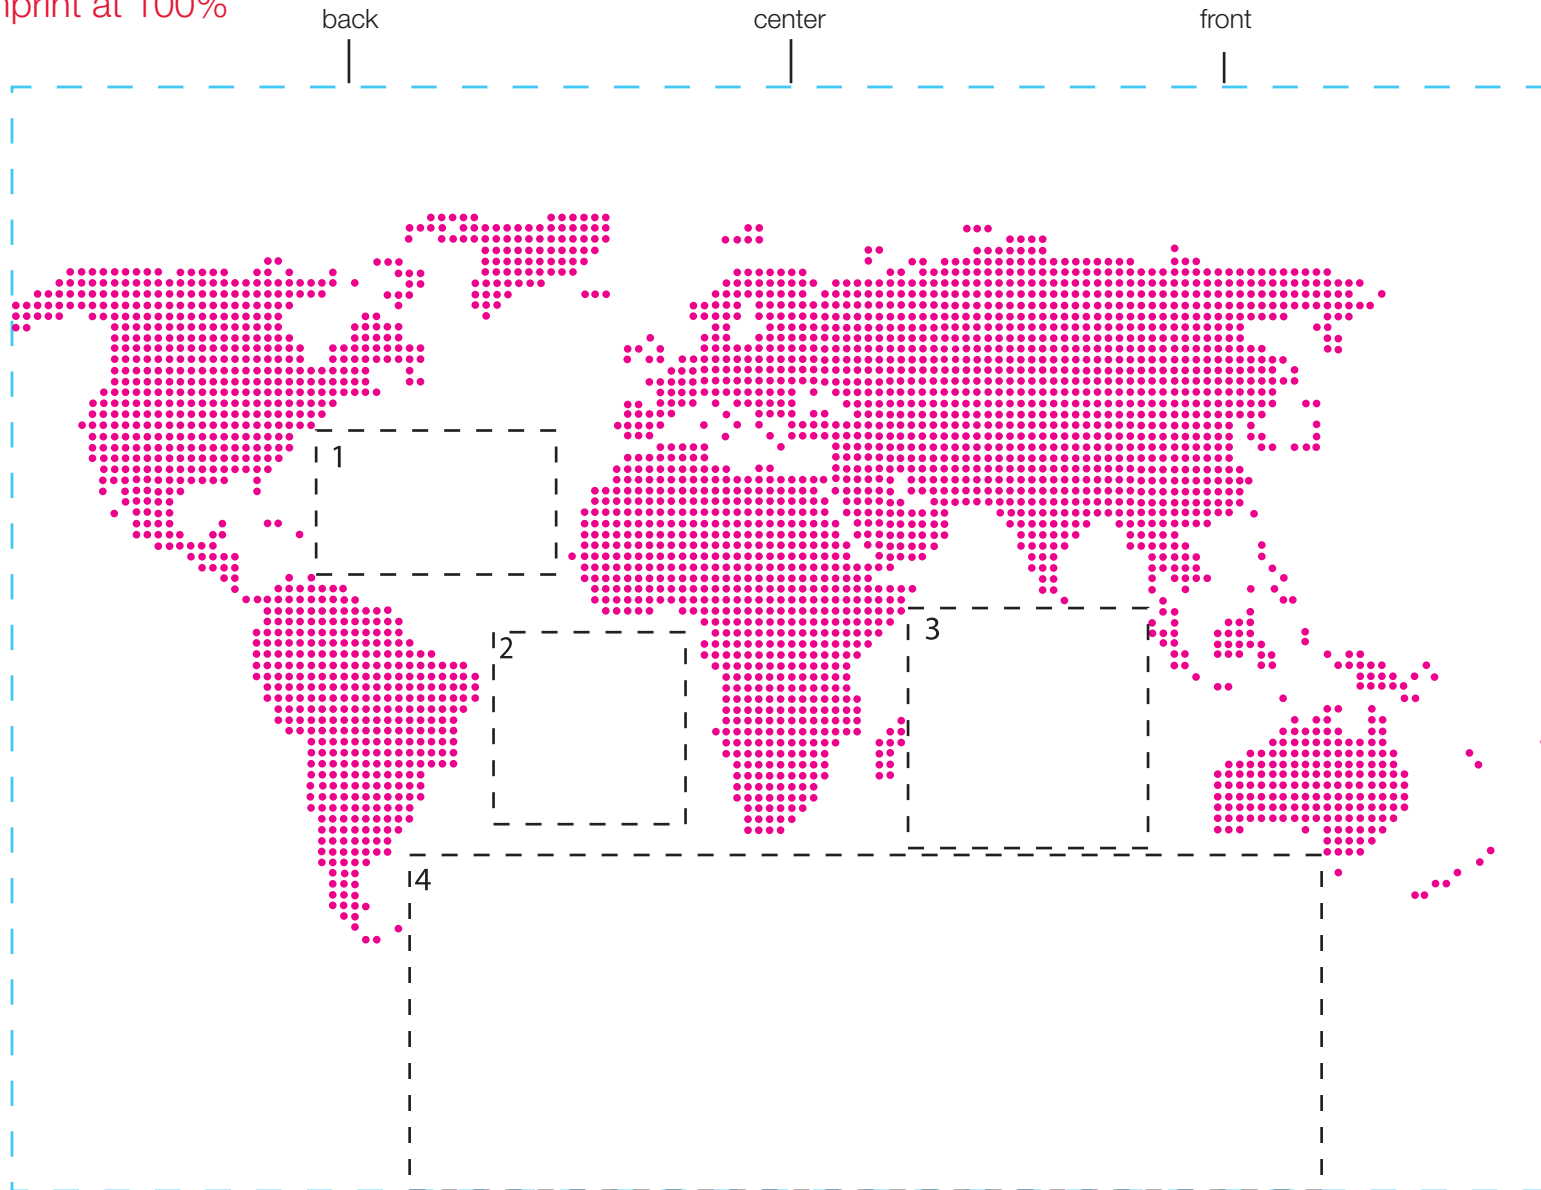

design template design #102 24 oz aluminum classic

imprint at 100%

AVAILABLE BOTTLE IMPRINT AREA (DASHED BLUE LINE) = 5.75"H X 8"W

ALTERING COLORS:
PLEASE DESIGNATE PMS # TO CORRESPONDING COLOR #.
PLEASE DO NOT CHANGE AMOUNT OF COLORS IN DESIGN

MAGENTA
(color #1)

- 1) AVAILABLE LOGO IMPRINT AREA (DASHED BLACK LINE) = .75"H X 1.25"W
- 2) AVAILABLE LOGO IMPRINT AREA (DASHED BLACK LINE) = 1"H X 1"W
- 3) AVAILABLE LOGO IMPRINT AREA (DASHED BLACK LINE) = 1.25"H X 1.25"W
- 4) AVAILABLE LOGO IMPRINT AREA (DASHED BLACK LINE) = 1.75"H X 4.75"W