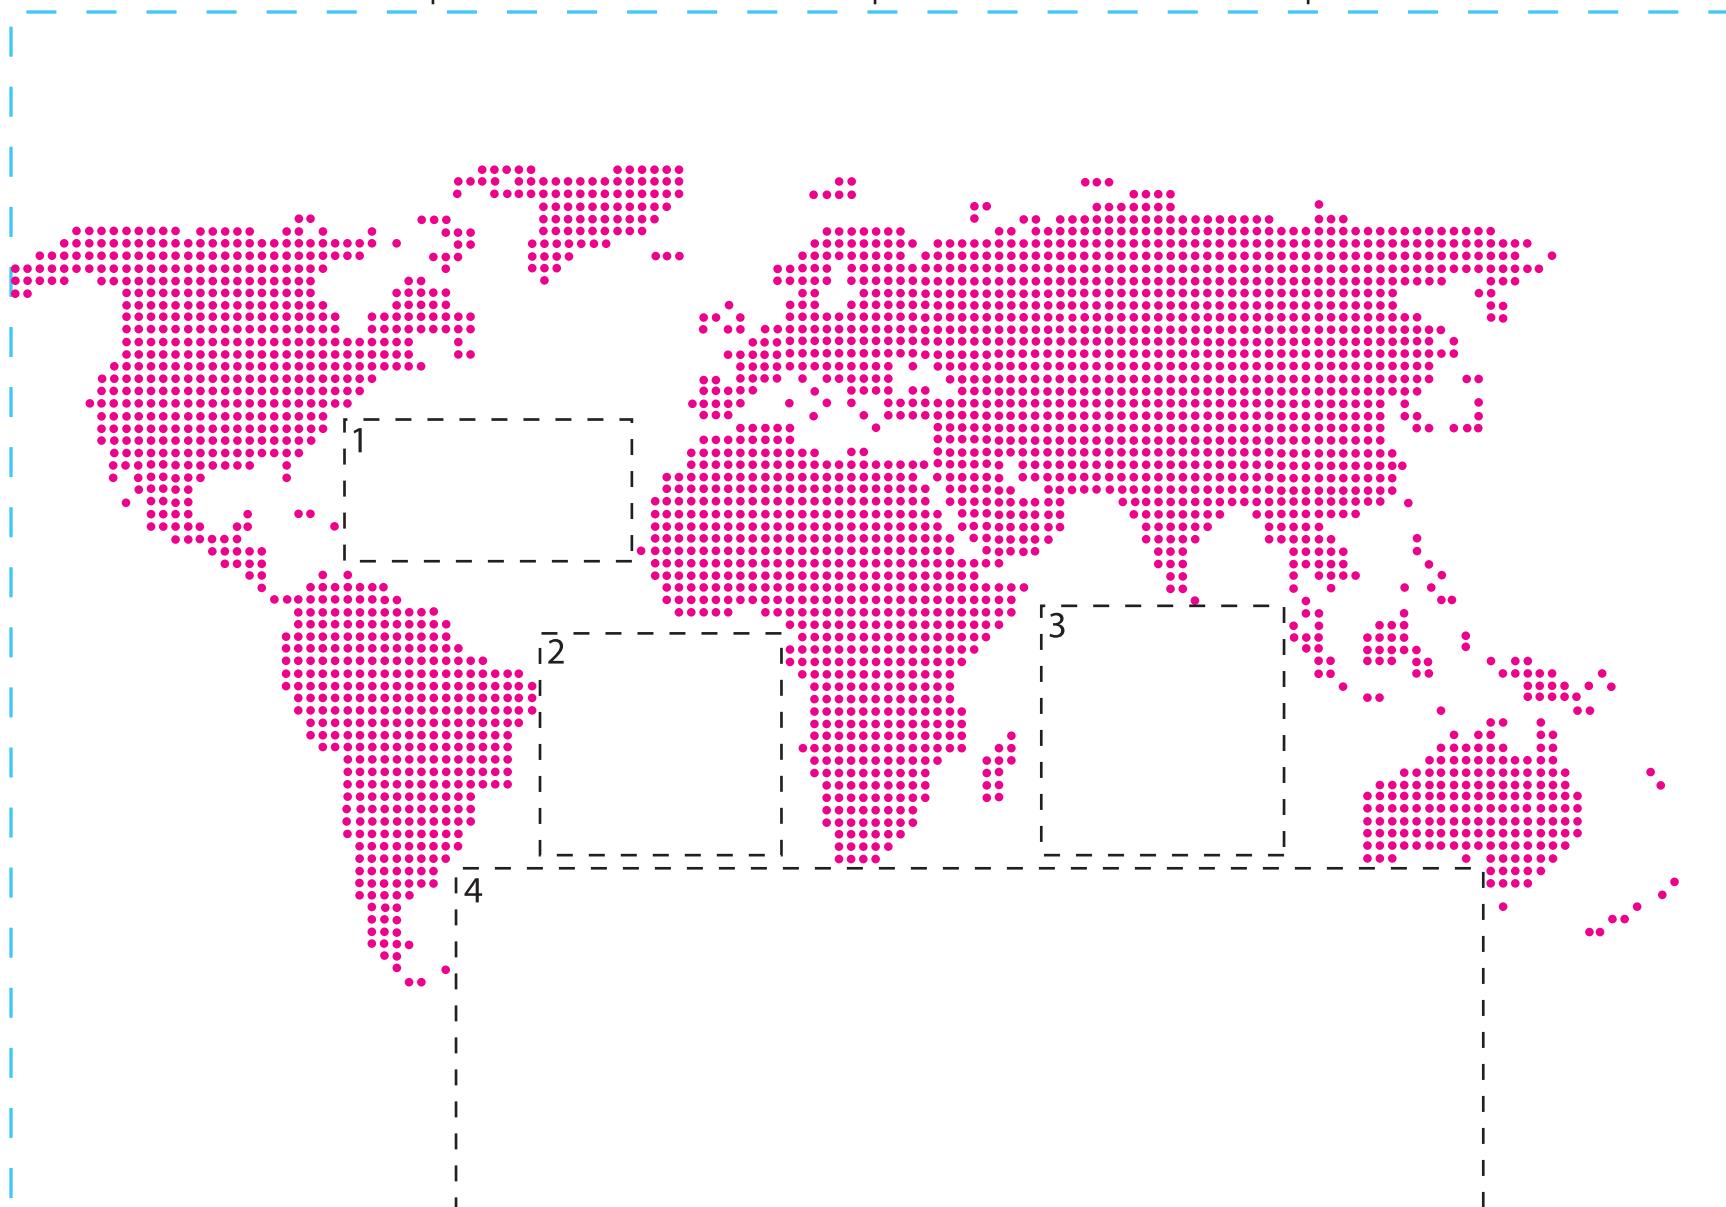

# design template

imprint at 100%

# design #102

# 34oz classic

back

center

front

AVAILABLE BOTTLE IMPRINT AREA (DASHED BLUE LINE) = 6.25"H X 9"W

ALTERING COLORS:  
PLEASE DESIGNATE PMS # TO CORRESPONDING COLOR #.  
PLEASE DO NOT CHANGE AMOUNT OF COLORS IN DESIGN

  
MAGENTA  
(color #1)

- 1) AVAILABLE LOGO IMPRINT AREA (DASHED BLACK LINE) = .738"H X 1.496"W
- 2) AVAILABLE LOGO IMPRINT AREA (DASHED BLACK LINE) = 1.155"H X 1.257"W
- 3) AVAILABLE LOGO IMPRINT AREA (DASHED BLACK LINE) = 1.298"H X 1.264"W
- 4) AVAILABLE LOGO IMPRINT AREA (DASHED BLACK LINE) = 1.78"H X 5.35"W