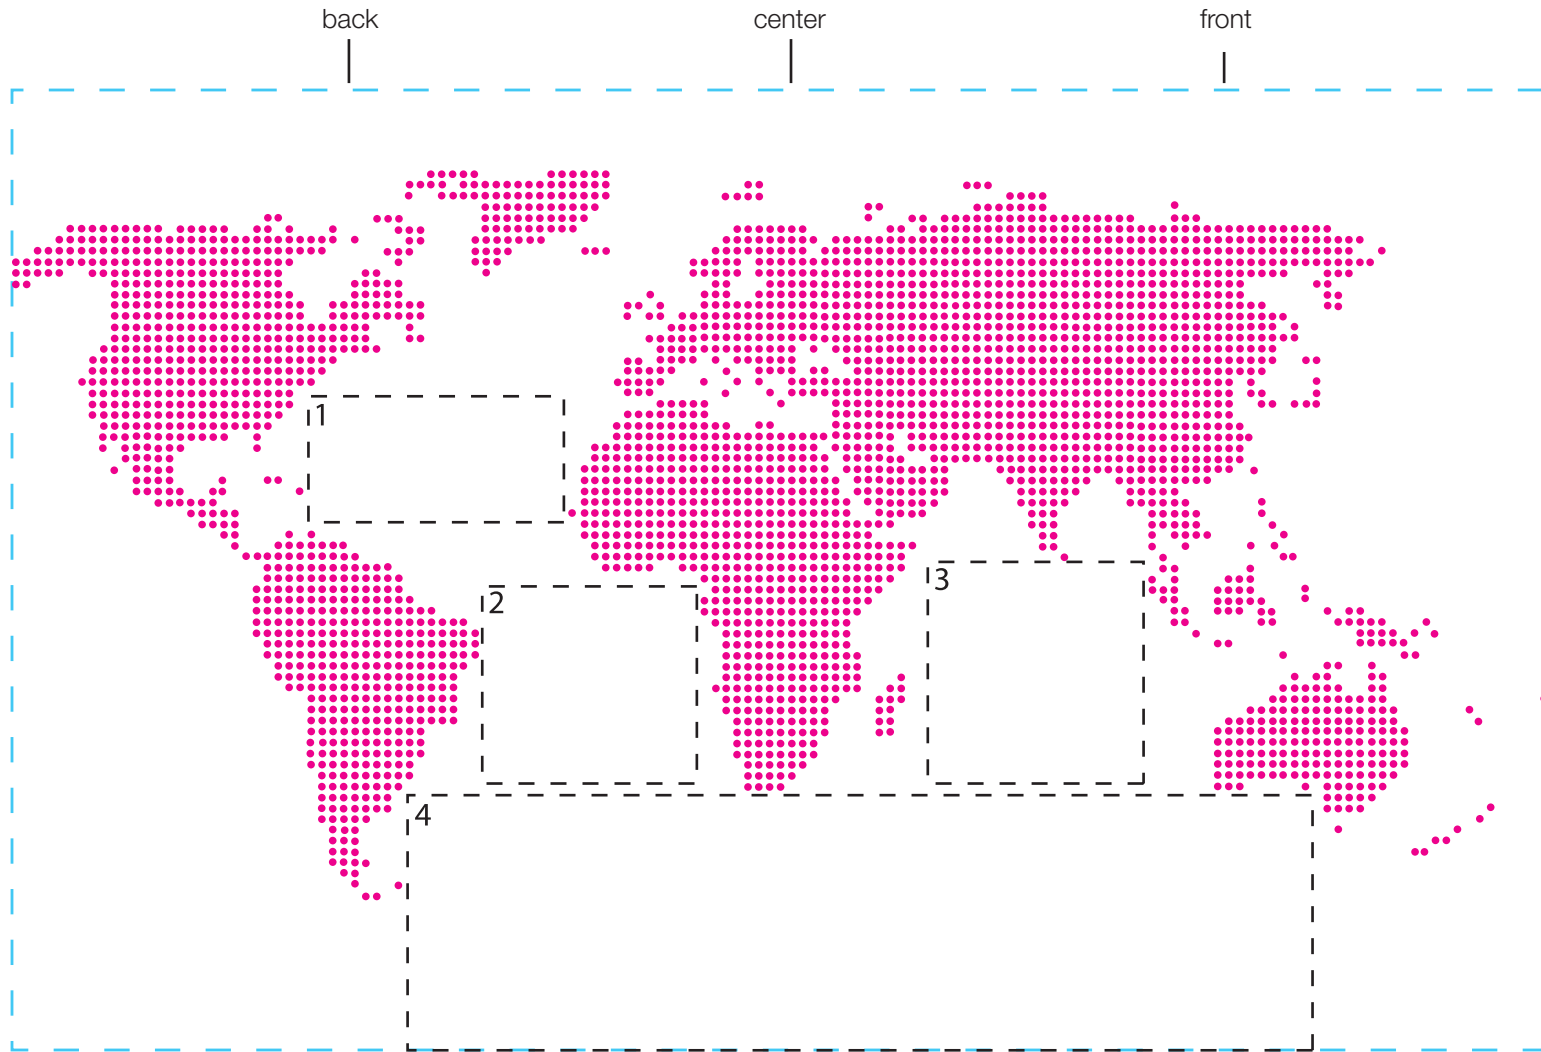

design template

imprint at 100%

design #102

24 oz classic

AVAILABLE BOTTLE IMPRINT AREA (DASHED BLUE LINE) = 5"H X 8"W

- 1) AVAILABLE LOGO IMPRINT AREA (DASHED BLACK LINE) = .656"H X 1.33"W
- 2) AVAILABLE LOGO IMPRINT AREA (DASHED BLACK LINE) = 1.026"H X 1.117"W
- 3) AVAILABLE LOGO IMPRINT AREA (DASHED BLACK LINE) = 1.154"H X 1.123"W
- 4) AVAILABLE LOGO IMPRINT AREA (DASHED BLACK LINE) = 1.328"H X 4.713"W