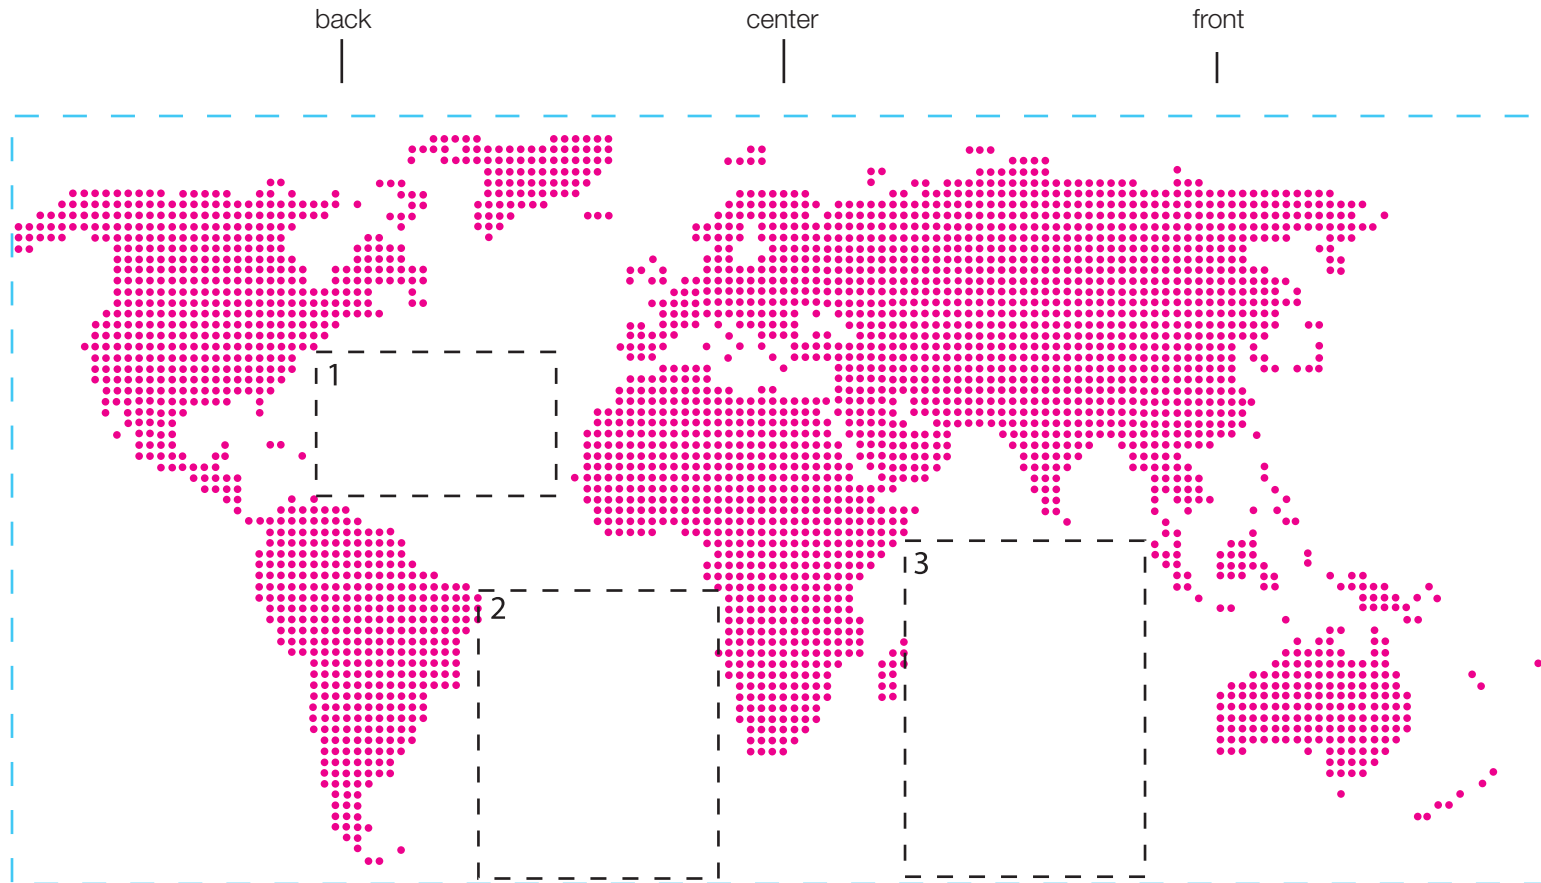

design template

imprint at 100%

design #102

20 oz classic

AVAILABLE BOTTLE IMPRINT AREA (DASHED BLUE LINE) = 4" H X 8" W

- 1) AVAILABLE LOGO IMPRINT AREA (DASHED BLACK LINE) = .75" H X 1.25" W
- 2) AVAILABLE LOGO IMPRINT AREA (DASHED BLACK LINE) = 1.5" H X 1.25" W
- 3) AVAILABLE LOGO IMPRINT AREA (DASHED BLACK LINE) = 1.75" H X 1.75" W