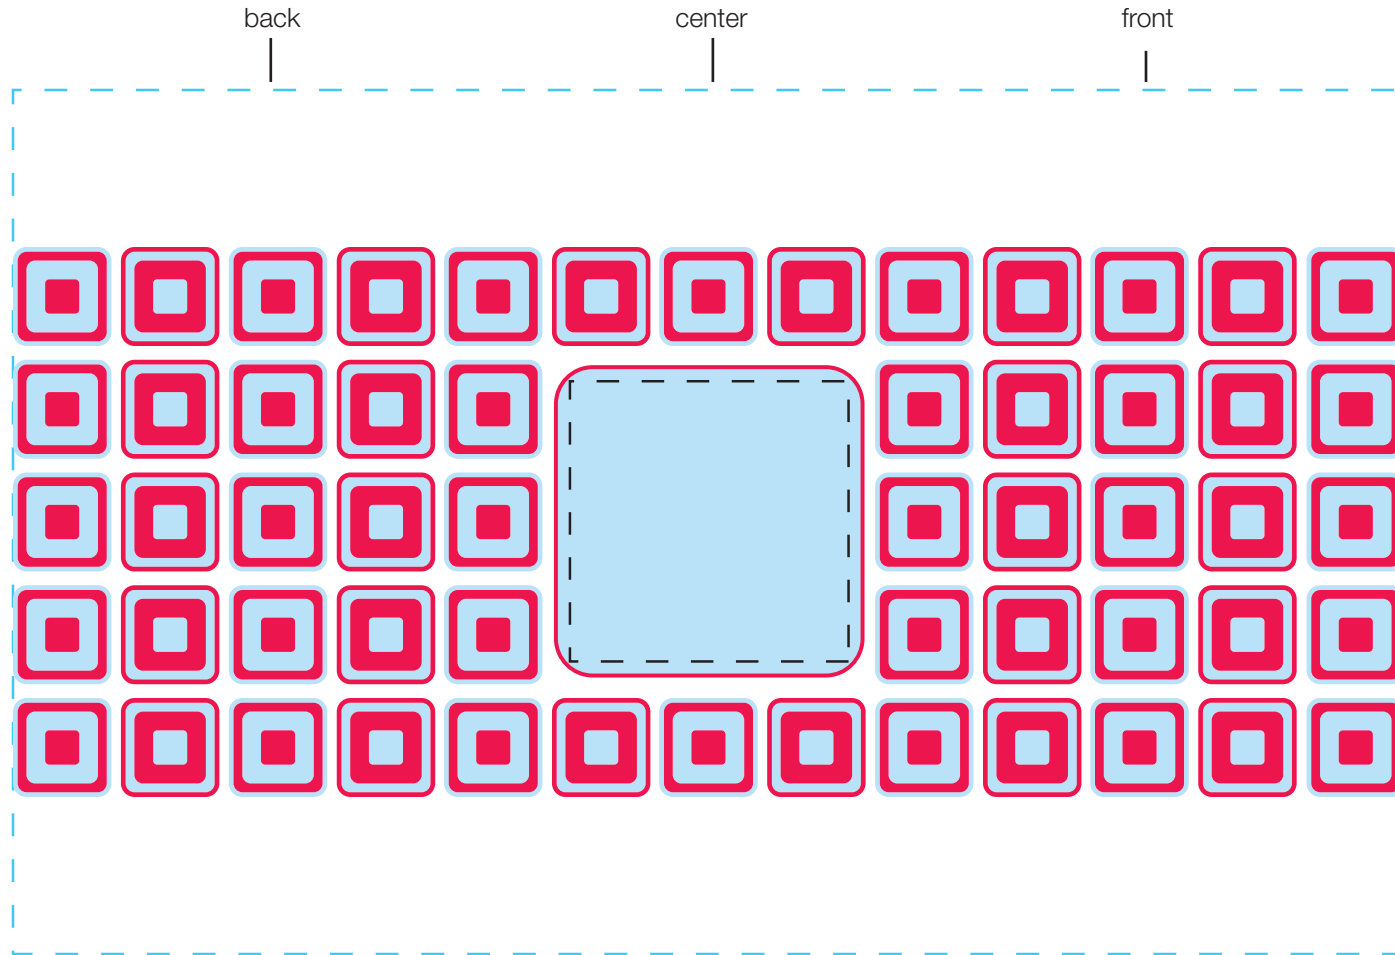

design template

imprint at 100%

design #101

24oz freedom

AVAILABLE BOTTLE IMPRINT AREA (DASHED BLUE LINE) = 4.5"H X 7.25"W AVAILABLE LOGO IMPRINT AREA (DASHED BLACK LINE) = 1.459"H X 1.451"W

ALTERING COLORS:
PLEASE DESIGNATE PMS # TO CORRESPONDING COLOR #.
PLEASE DO NOT CHANGE AMOUNT OF COLORS IN DESIGN

 white
(color #1)  pms 199
(color #2)

NOT A PROOF. FOR CONCEPT PURPOSES ONLY.

item#: