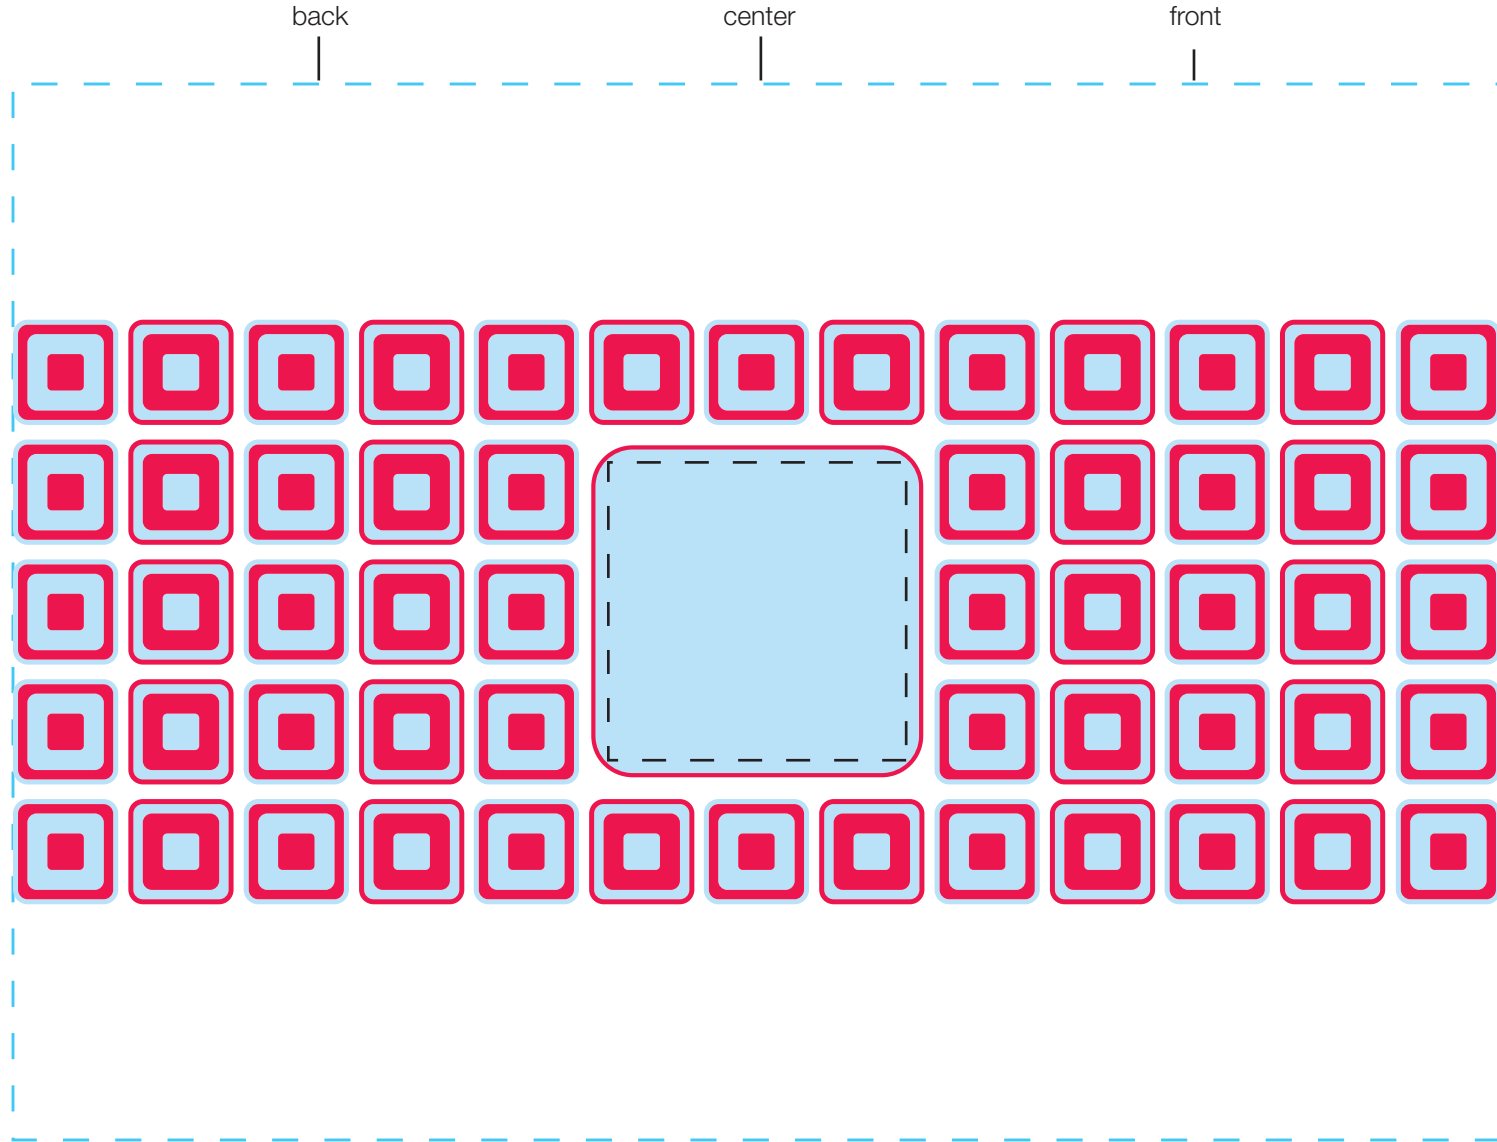

design template

imprint at 100%

design #101

24 oz bolt

AVAILABLE BOTTLE IMPRINT AREA (DASHED BLUE LINE) = 5.5"H X 7.75"W AVAILABLE LOGO IMPRINT AREA (DASHED BLACK LINE) = 1.551"H X 1.551"W

ALTERING COLORS:
PLEASE DESIGNATE PMS # TO CORRESPONDING COLOR #.
PLEASE DO NOT CHANGE AMOUNT OF COLORS IN DESIGN

white
(color #1)

pms 199
(color #2)

NOT A PROOF. FOR CONCEPT PURPOSES ONLY.

item#: