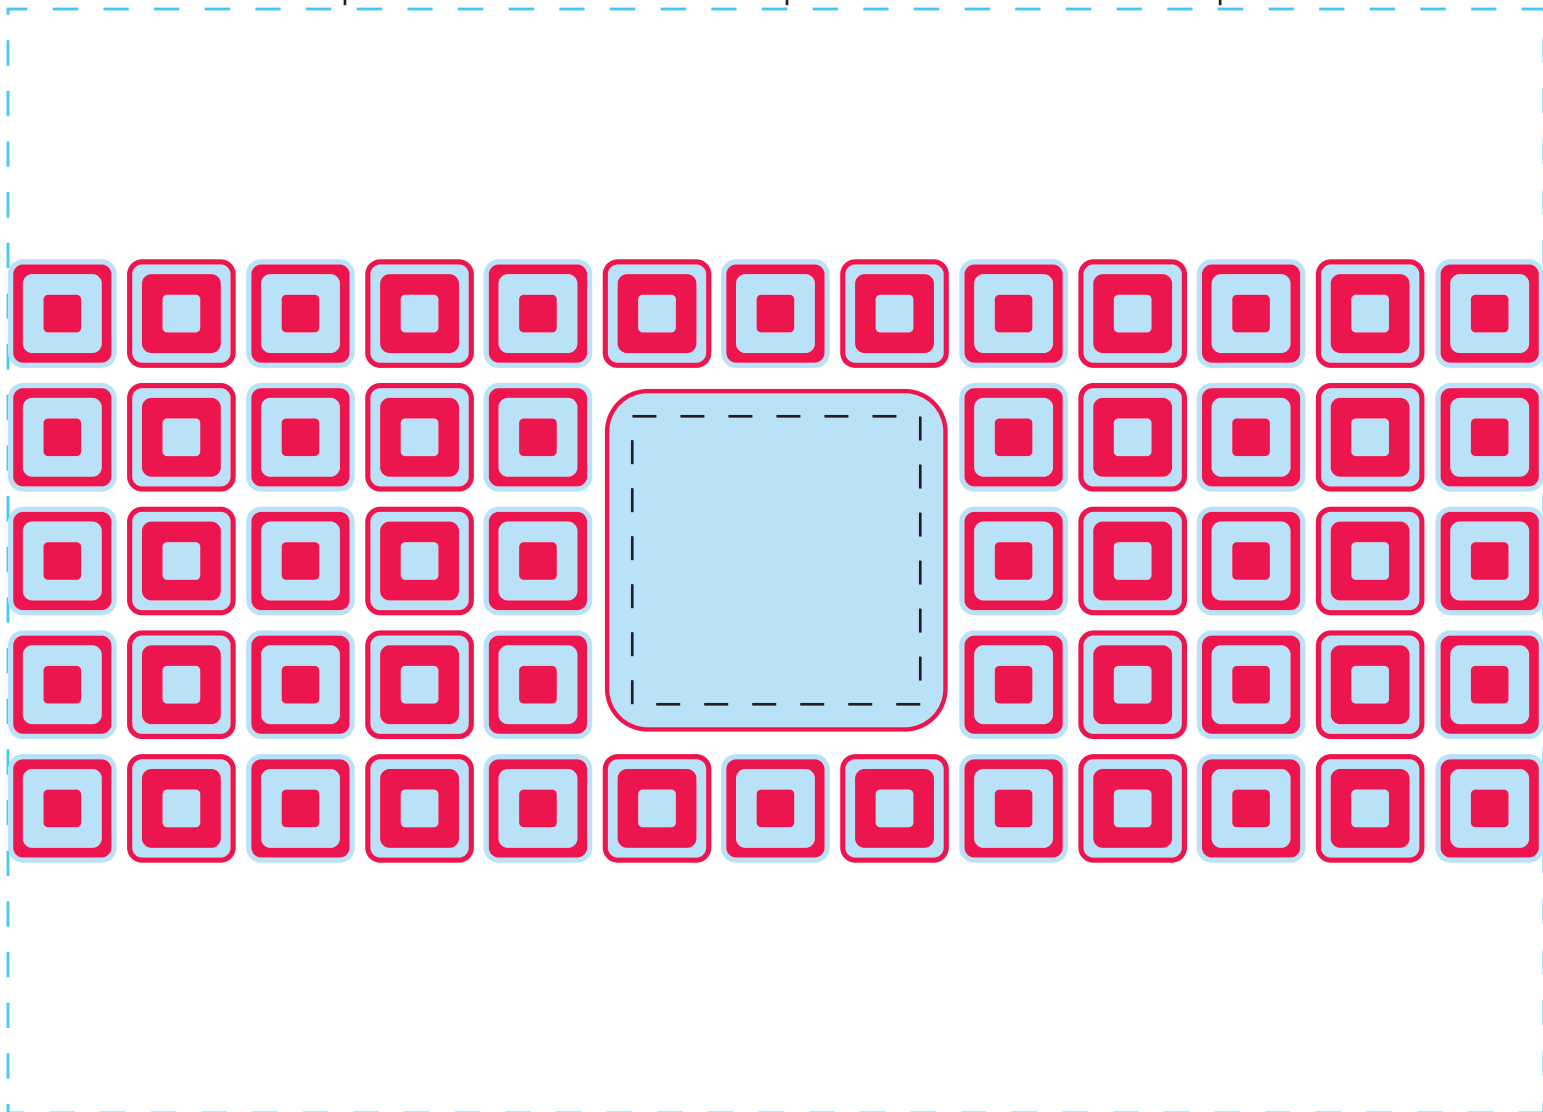

# design #101

24 oz aluminum classic

imprint at 100%

back

center

front

AVAILABLE BOTTLE IMPRINT AREA (DASHED BLUE LINE) = 5.75"H X 8"W

AVAILABLE LOGO IMPRINT AREA (DASHED BLACK LINE) = 1.5"H X 1.5"W

ALTERING COLORS:  
PLEASE DESIGNATE PMS # TO CORRESPONDING COLOR #.  
PLEASE DO NOT CHANGE AMOUNT OF COLORS IN DESIGN

  
white  
(color #1)

  
pms 199  
(color #2)

NOT A PROOF. FOR CONCEPT PURPOSES ONLY.