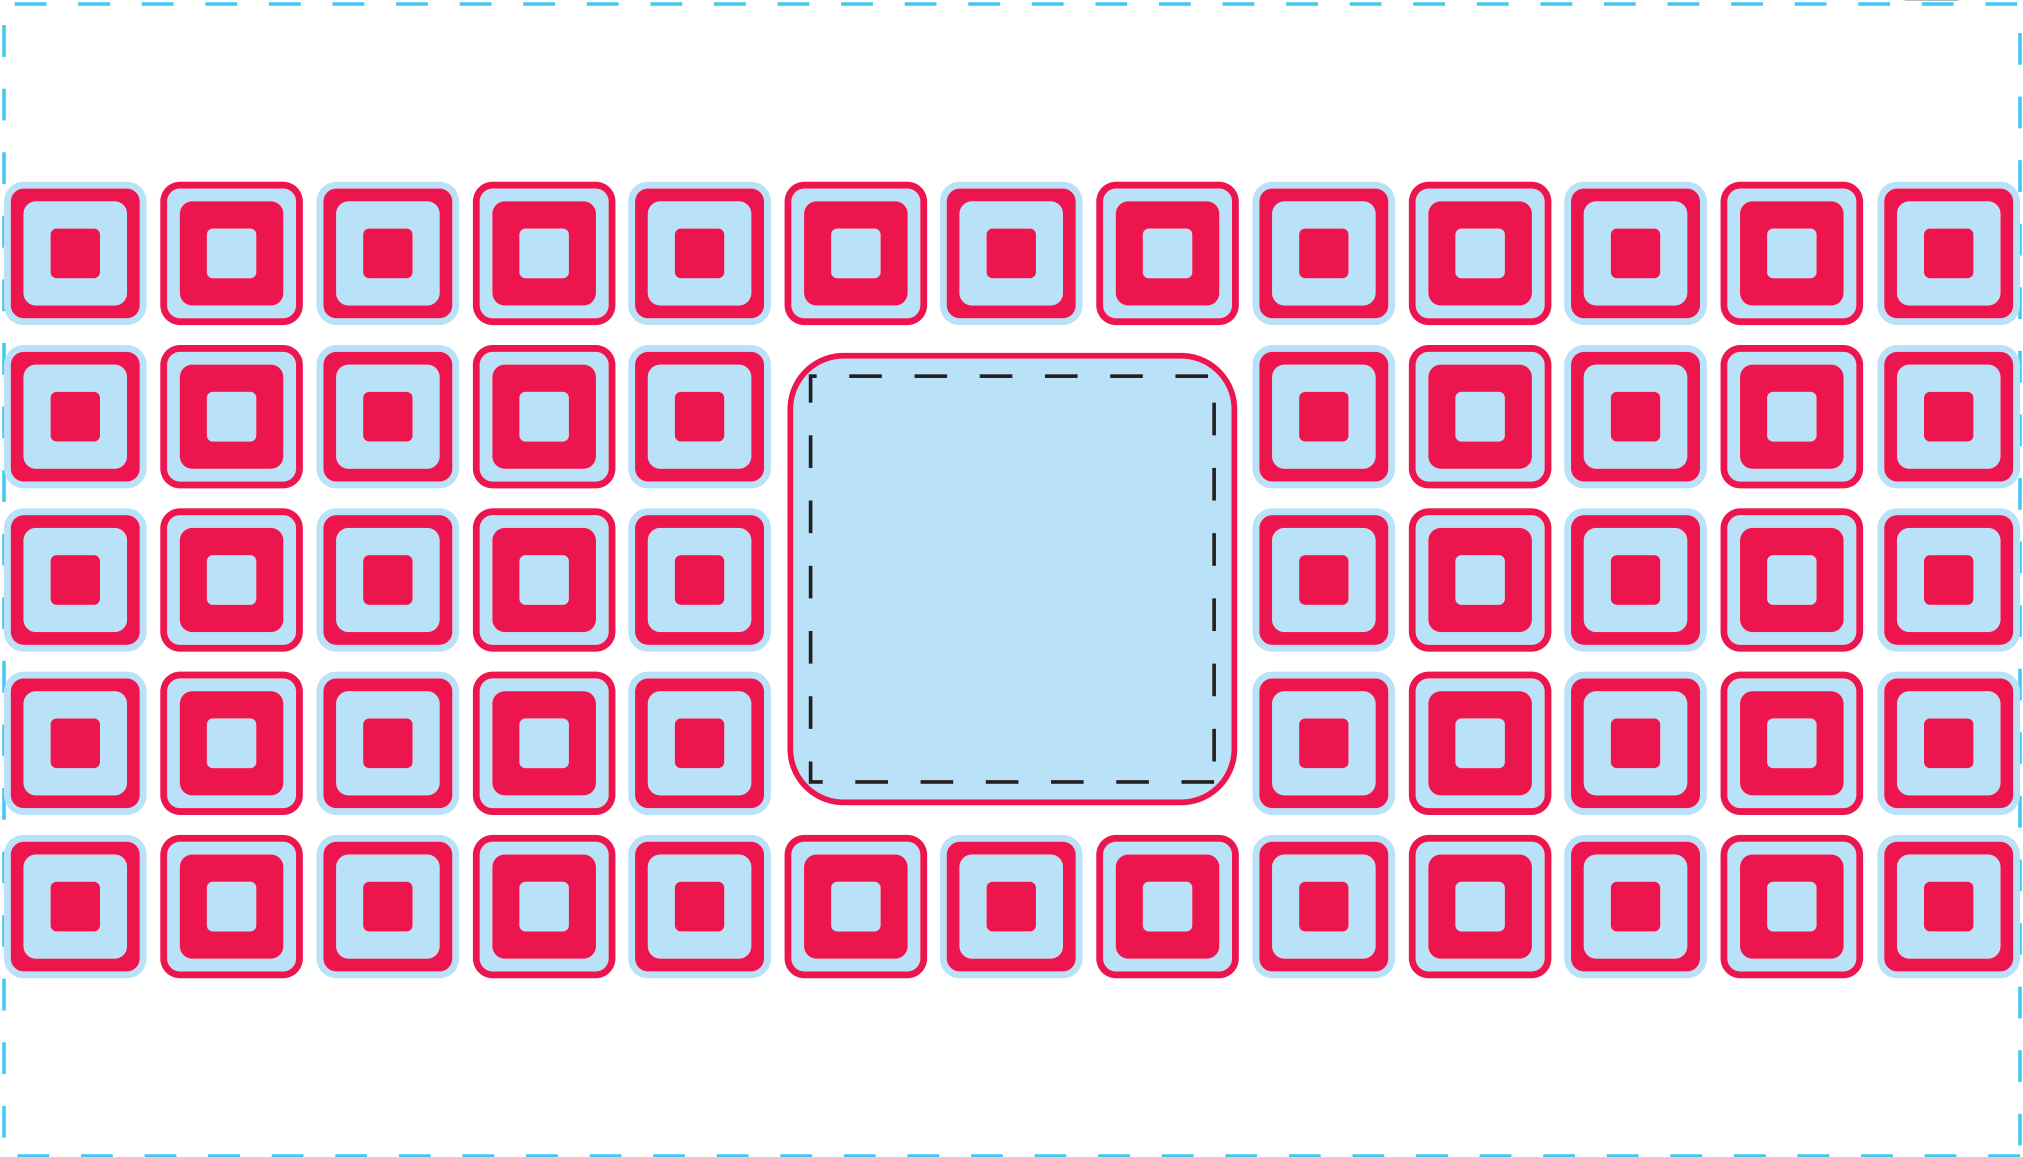

design template

imprint at 100%

design #101

44oz bolt

back

center

front

AVAILABLE BOTTLE IMPRINT AREA (DASHED BLUE LINE) = 6"H X 10.5"W

AVAILABLE LOGO IMPRINT AREA (DASHED BLACK LINE) = 2.113"H X 2.101"W

ALTERING COLORS:  
PLEASE DESIGNATE PMS # TO CORRESPONDING COLOR #.  
PLEASE DO NOT CHANGE AMOUNT OF COLORS IN DESIGN

NOT A PROOF. FOR CONCEPT PURPOSES ONLY.

item#:

  
white  
(color #1)

  
pms 199  
(color #2)