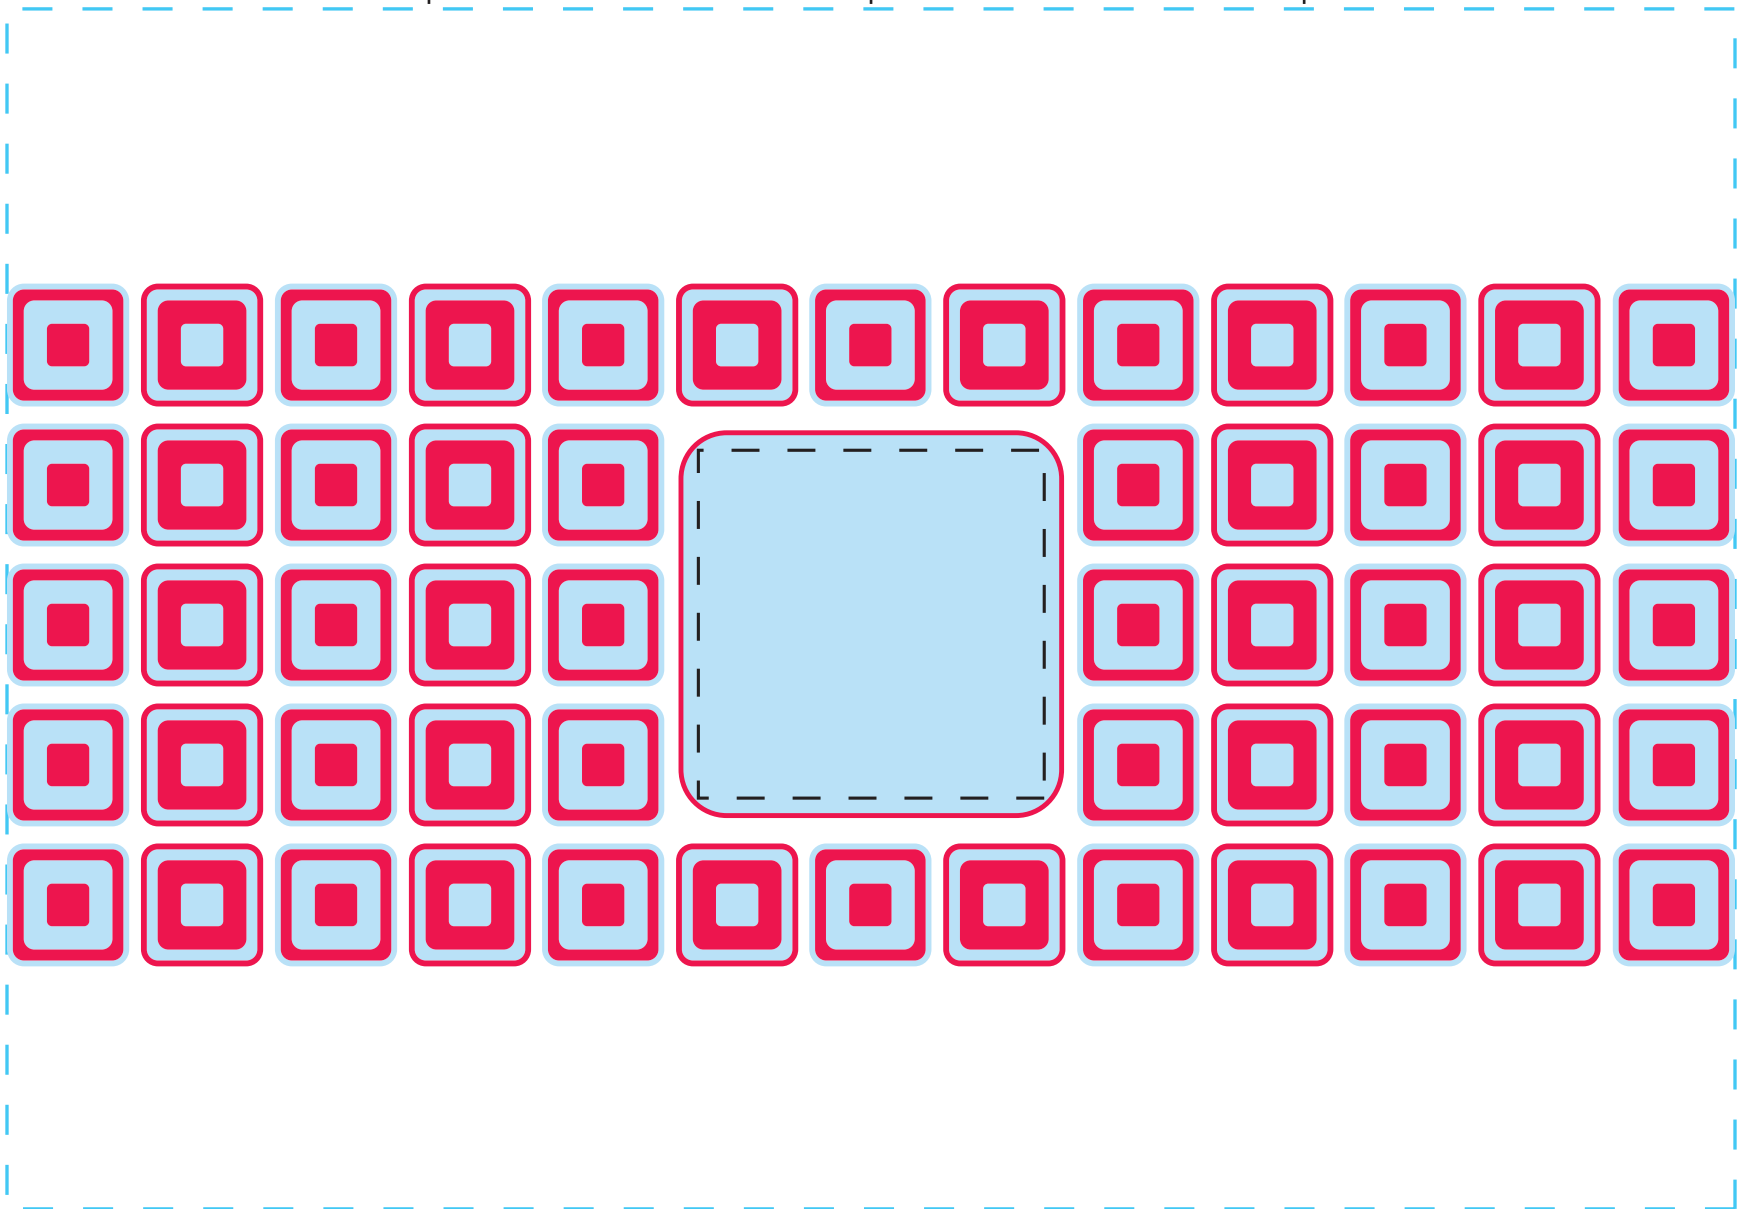

design template

imprint at 100%

design #101

34oz classic

back

center

front

AVAILABLE BOTTLE IMPRINT AREA (DASHED BLUE LINE) = 6.25"H X 9"W

AVAILABLE LOGO IMPRINT AREA (DASHED BLACK LINE) = 1.811"H X 1.801"W

ALTERING COLORS:
PLEASE DESIGNATE PMS # TO CORRESPONDING COLOR #.
PLEASE DO NOT CHANGE AMOUNT OF COLORS IN DESIGN

NOT A PROOF. FOR CONCEPT PURPOSES ONLY.

item#:

white
(color #1)

pms 199
(color #2)