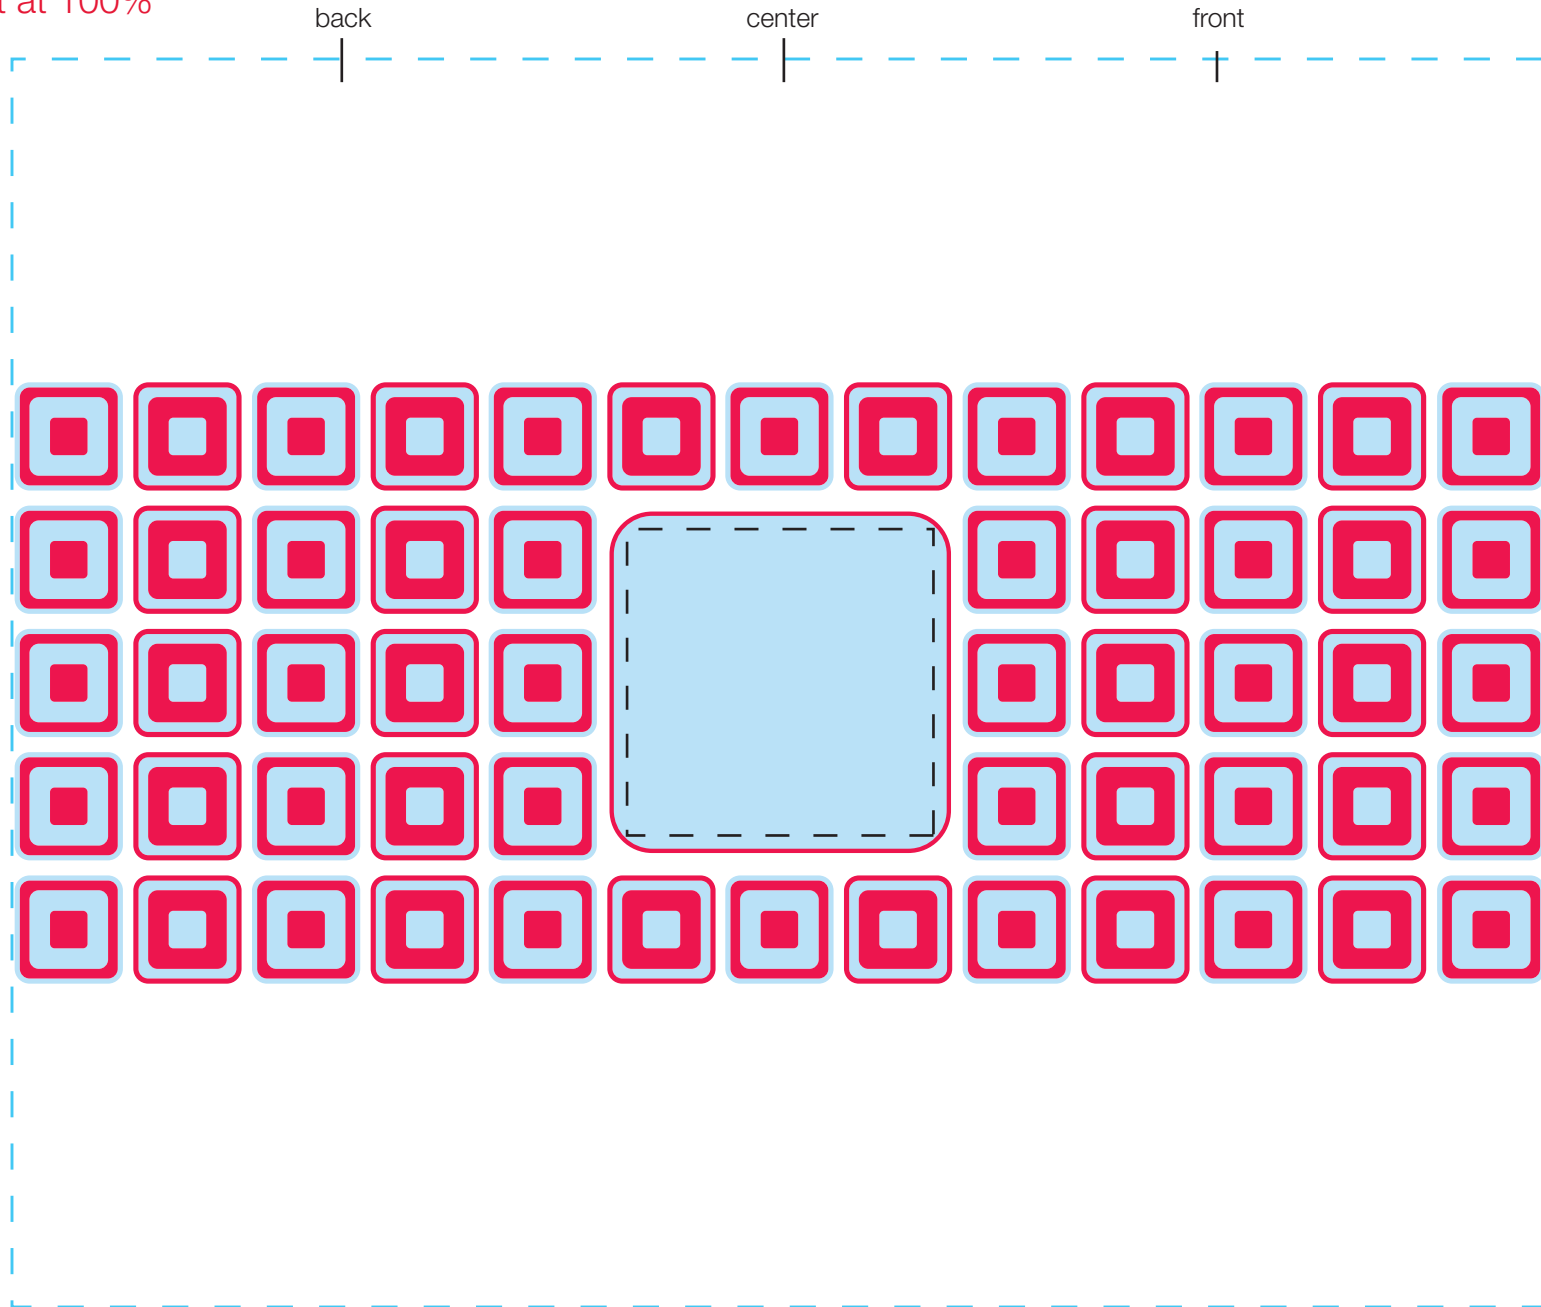

design template

imprint at 100%

design #101

32 oz duo

AVAILABLE BOTTLE IMPRINT AREA (DASHED BLUE LINE) = 6.5"H X 8"W

AVAILABLE LOGO IMPRINT AREA (DASHED BLACK LINE) = 1.5"H X 1.5"W

ALTERING COLORS:
PLEASE DESIGNATE PMS # TO CORRESPONDING COLOR #.
PLEASE DO NOT CHANGE AMOUNT OF COLORS IN DESIGN

NOT A PROOF. FOR CONCEPT PURPOSES ONLY.

item#:

white
(color #1)

pms 199
(color #2)