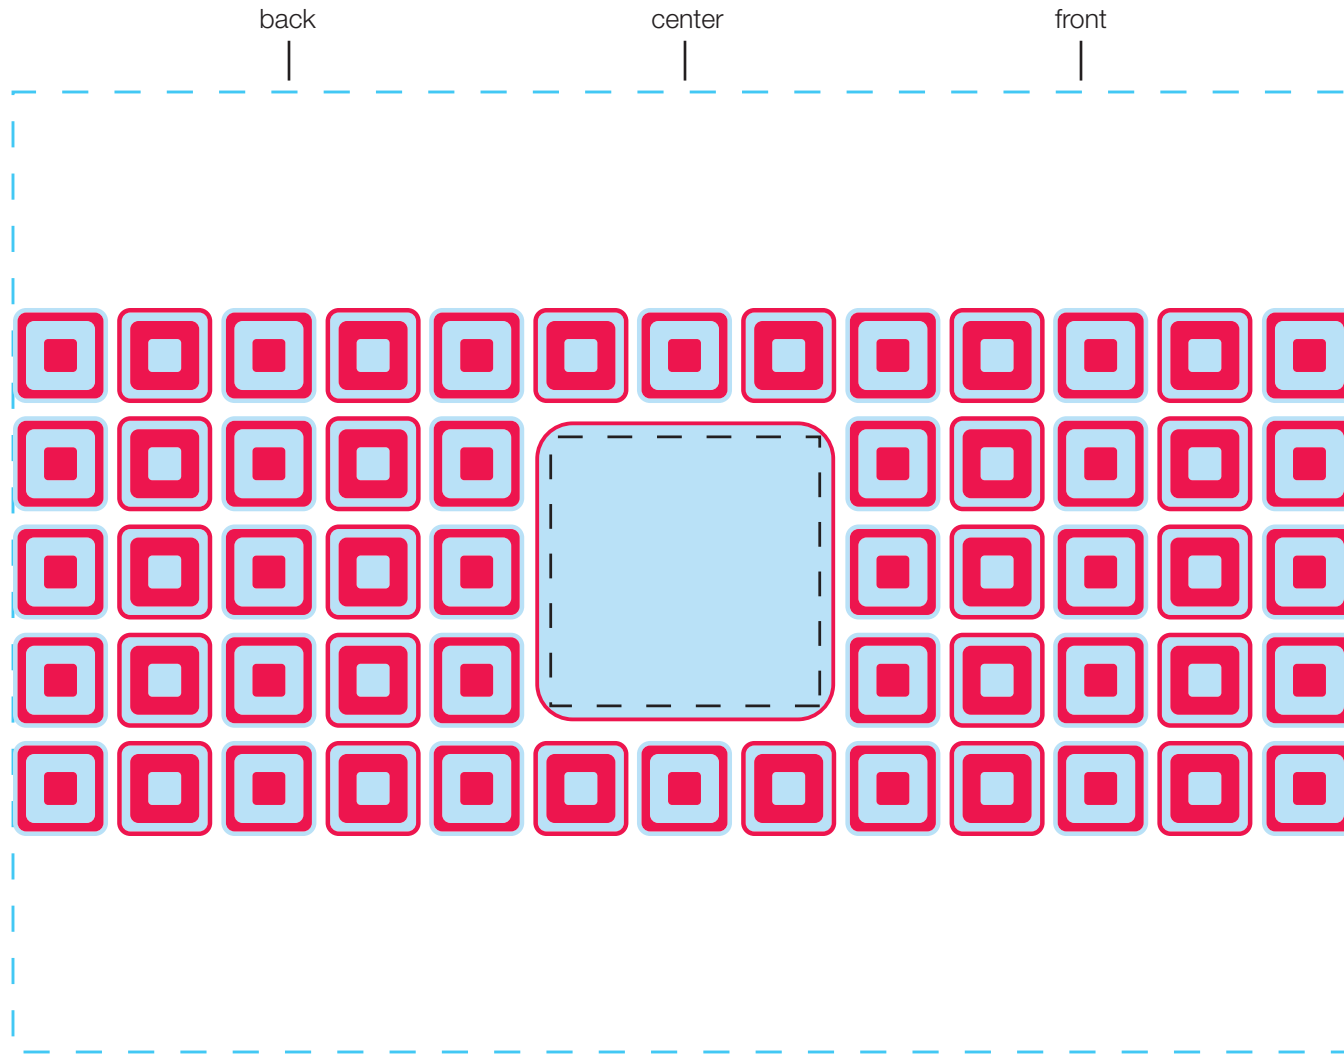

design template

imprint at 100%

design #101

20 oz soho

AVAILABLE BOTTLE IMPRINT AREA (DASHED BLUE LINE) = 5"H X 7"W

AVAILABLE LOGO IMPRINT AREA (DASHED BLACK LINE) = 1.4"H X 1.4"W

ALTERING COLORS:
PLEASE DESIGNATE PMS # TO CORRESPONDING COLOR #.
PLEASE DO NOT CHANGE AMOUNT OF COLORS IN DESIGN

 white
(color #1)  pms 199
(color #2)

NOT A PROOF. FOR CONCEPT PURPOSES ONLY.

item#: