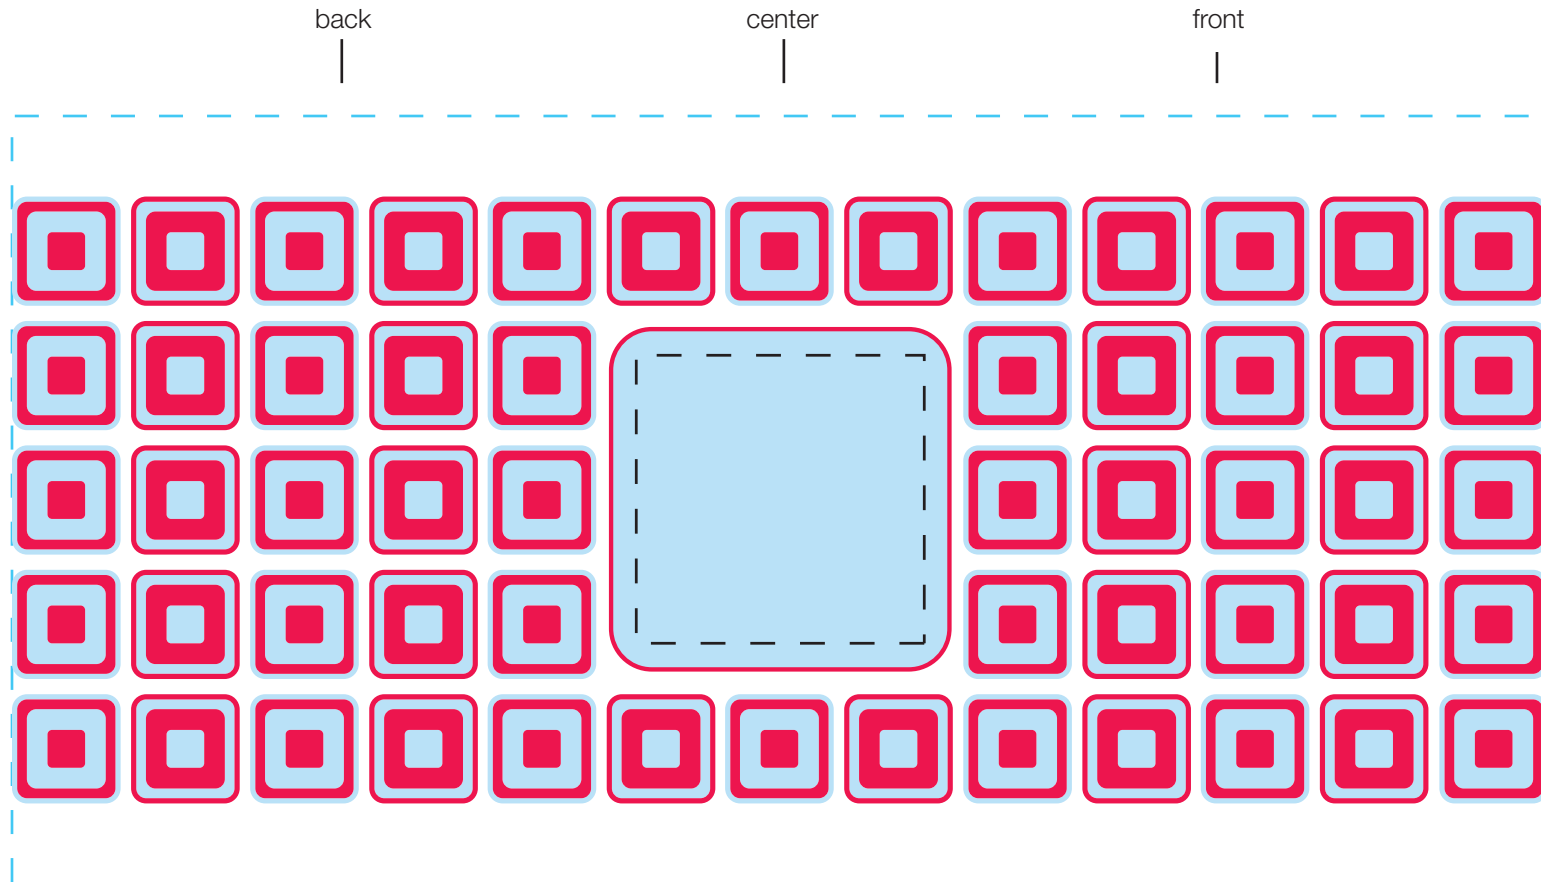

# design template

imprint at 100%

# design #101

# 20 oz classic

AVAILABLE BOTTLE IMPRINT AREA (DASHED BLUE LINE) = 4"H X 8"W

AVAILABLE LOGO IMPRINT AREA (DASHED BLACK LINE) = 1.5"H X 1.5"W

ALTERING COLORS:  
PLEASE DESIGNATE PMS # TO CORRESPONDING COLOR #.  
PLEASE DO NOT CHANGE AMOUNT OF COLORS IN DESIGN

 white  
(color #1)       pms 199  
(color #2)

NOT A PROOF. FOR CONCEPT PURPOSES ONLY.

item#: