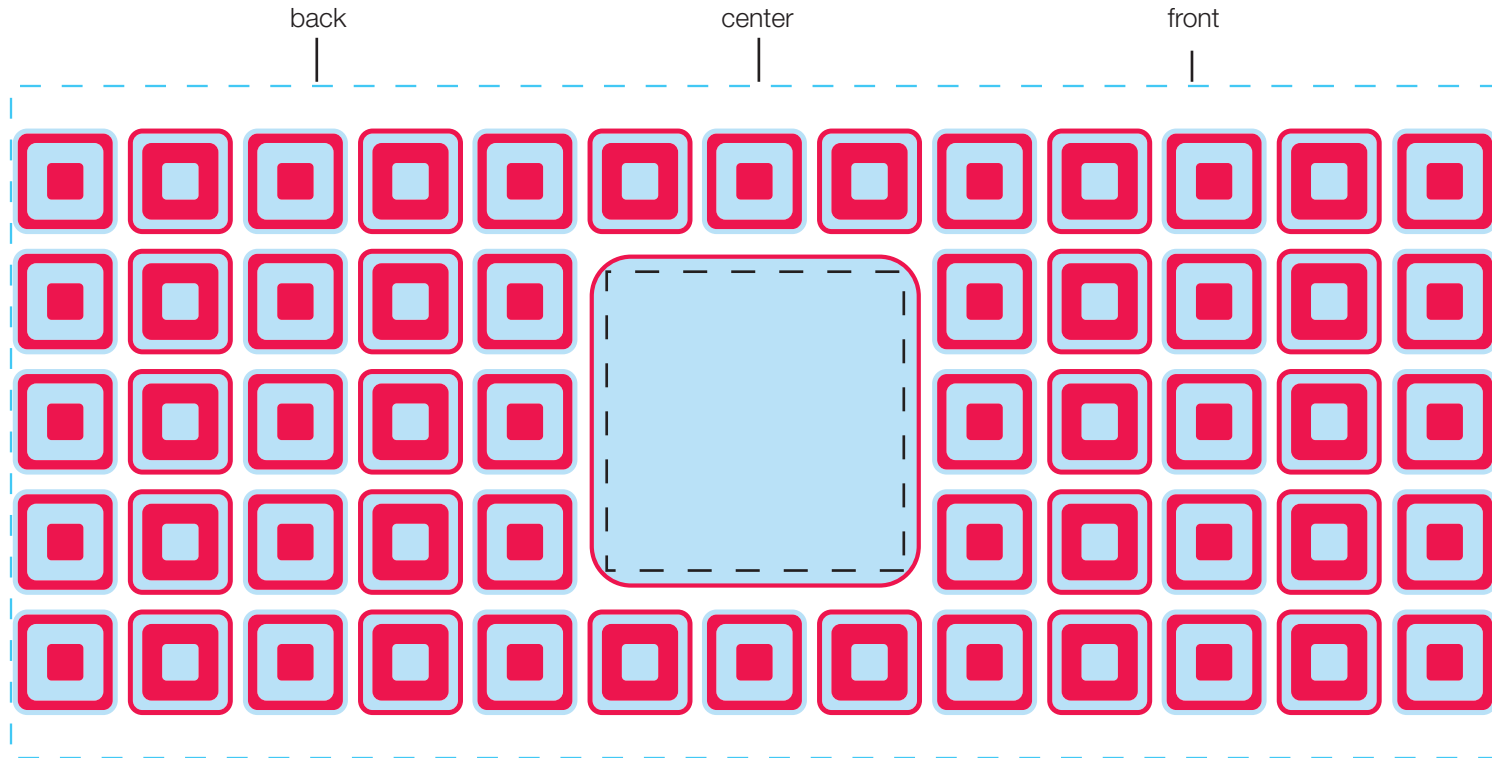

design template

imprint at 100%

design #101

18oz bolt

AVAILABLE BOTTLE IMPRINT AREA (DASHED BLUE LINE) = 3.5"H X 7.75"W

AVAILABLE LOGO IMPRINT AREA (DASHED BLACK LINE) = 1.556"H X 1.547"W

ALTERING COLORS:
PLEASE DESIGNATE PMS # TO CORRESPONDING COLOR #.
PLEASE DO NOT CHANGE AMOUNT OF COLORS IN DESIGN

NOT A PROOF. FOR CONCEPT PURPOSES ONLY.

 white
(color #1)  pms 199
(color #2)

item#: