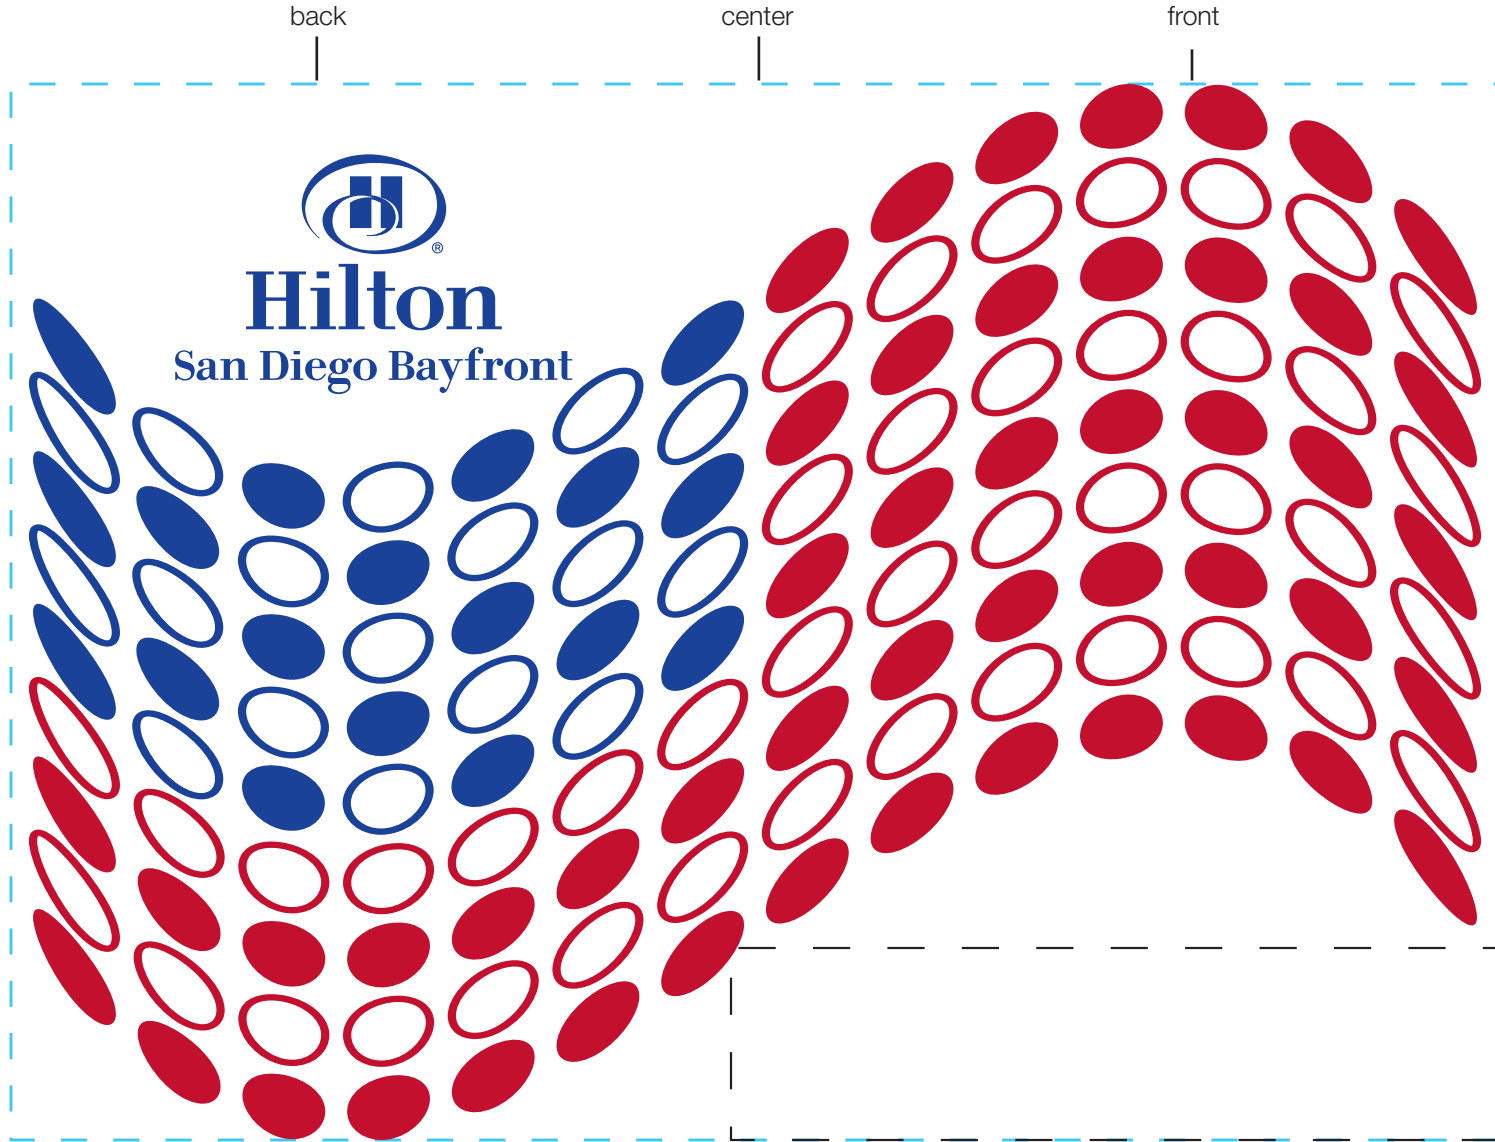

design template

imprint at 100%

design #1003

24 oz bolt

AVAILABLE BOTTLE IMPRINT AREA (DASHED BLUE LINE) = 5.5"H X 7.75"W

AVAILABLE LOGO IMPRINT AREA (DASHED BLACK LINE) = 1"H X 4"W

ALTERING COLORS:
PLEASE DESIGNATE PMS # TO CORRESPONDING COLOR #.
PLEASE DO NOT CHANGE AMOUNT OF COLORS IN DESIGN

 pms 660
(color #1)

 pms 187
(color #2)

NOT A PROOF. FOR CONCEPT PURPOSES ONLY.

item#: