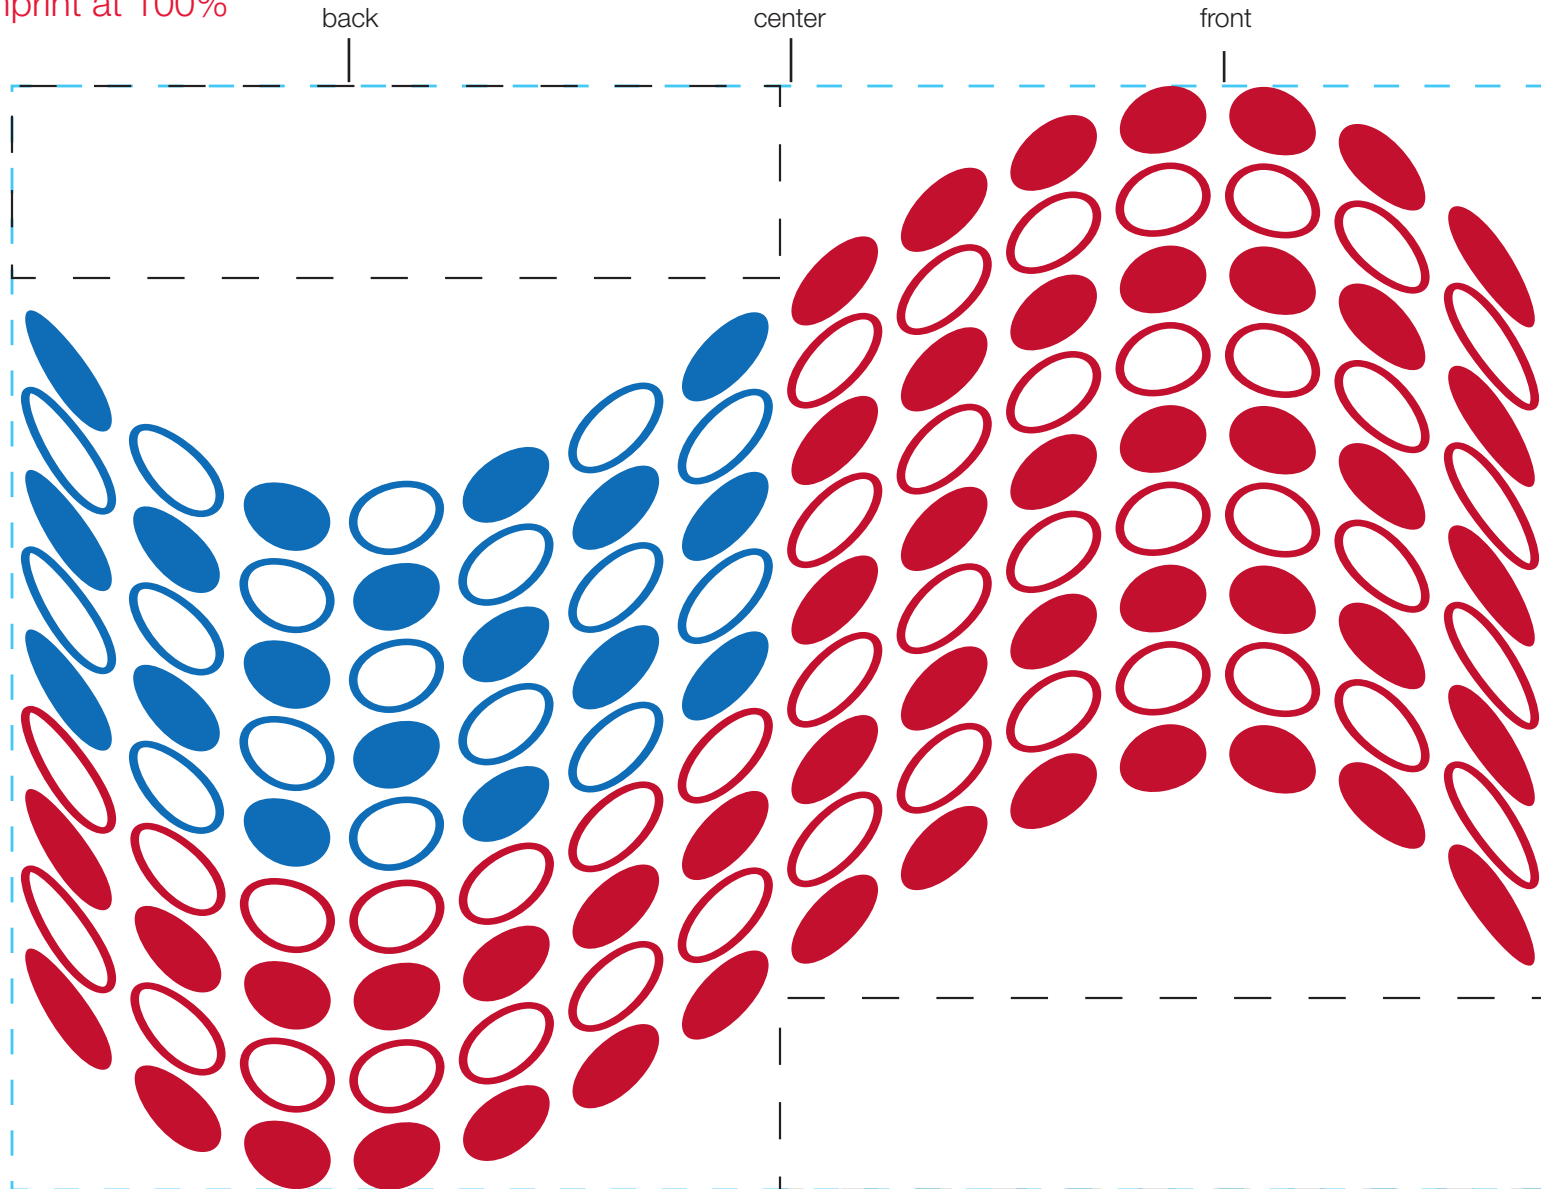

design template design #1003 24 oz aluminum classic

imprint at 100%

AVAILABLE BOTTLE IMPRINT AREA (DASHED BLUE LINE) = 5.75"H X 8"W

AVAILABLE LOGO IMPRINT AREA (DASHED BLACK LINE) = 1"H X 4"W

ALTERING COLORS:
PLEASE DESIGNATE PMS # TO CORRESPONDING COLOR #.
PLEASE DO NOT CHANGE AMOUNT OF COLORS IN DESIGN

pms 660
(color #1)

pms 187
(color #2)

NOT A PROOF. FOR CONCEPT PURPOSES ONLY.

item#: