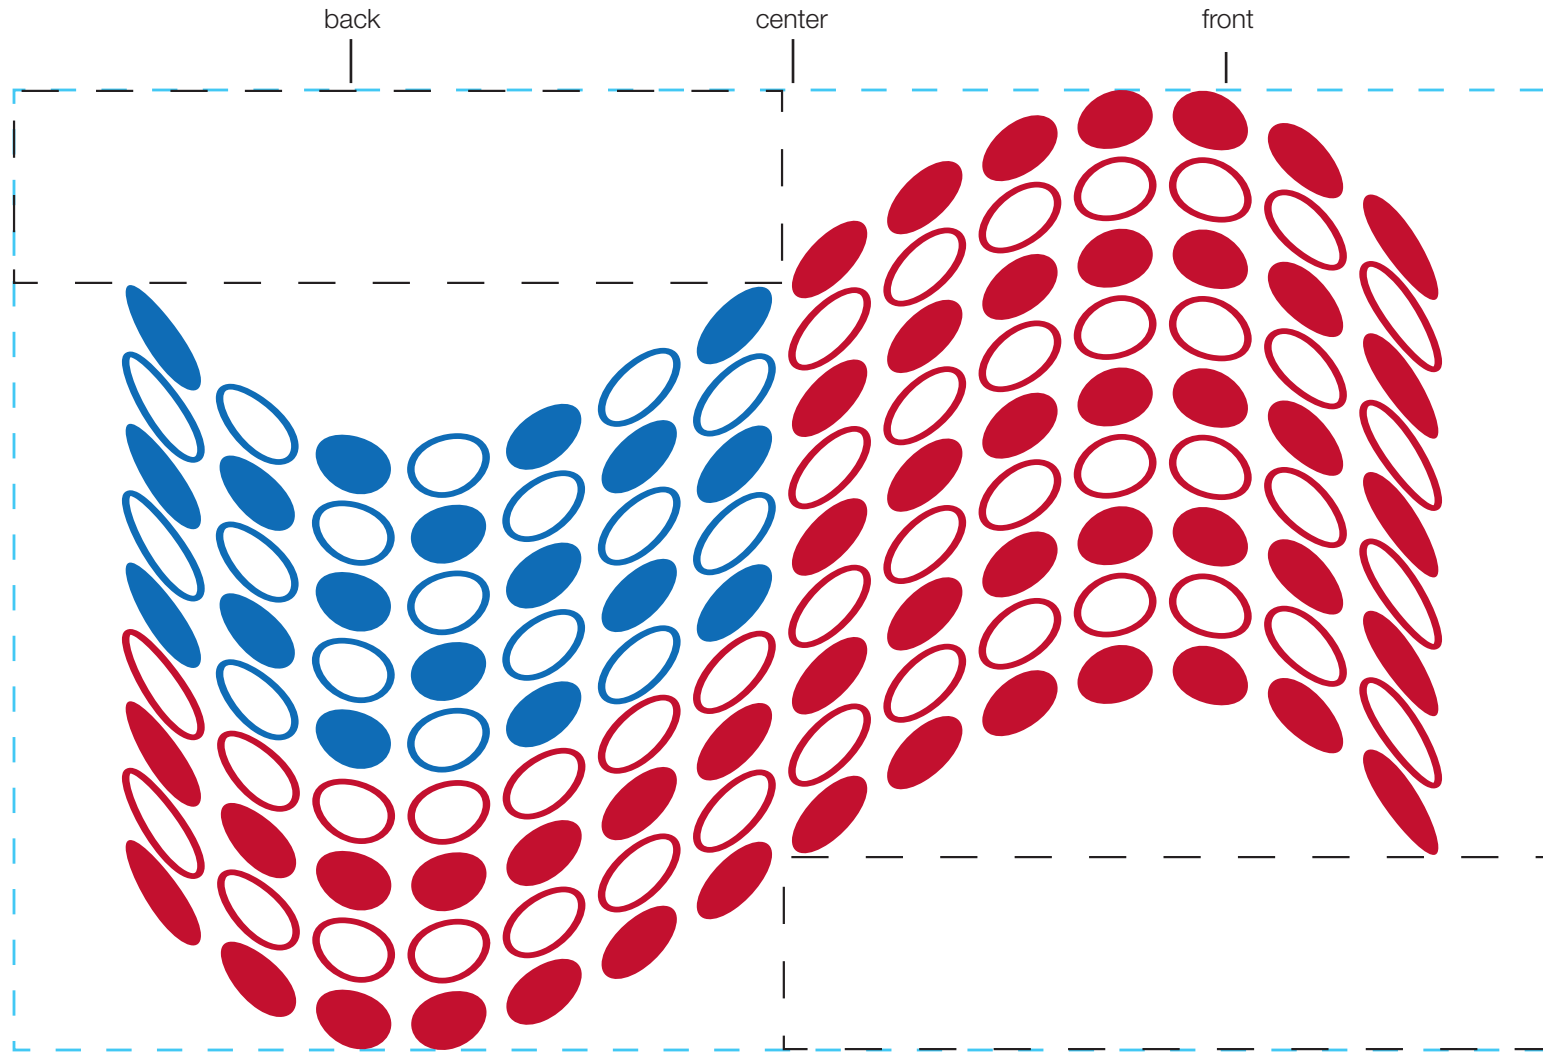

design template

imprint at 100%

design #1003

24 oz classic

AVAILABLE BOTTLE IMPRINT AREA (DASHED BLUE LINE) = 5"H X 8"W

AVAILABLE LOGO IMPRINT AREA (DASHED BLACK LINE) = 1"H X 4"W
AVAILABLE LOGO IMPRINT AREA (DASHED BLACK LINE) = 1"H X 4"W

ALTERING COLORS:
PLEASE DESIGNATE PMS # TO CORRESPONDING COLOR #.
PLEASE DO NOT CHANGE AMOUNT OF COLORS IN DESIGN

 pms 660 (color #1)
  pms 187 (color #2)

NOT A PROOF. FOR CONCEPT PURPOSES ONLY.

item#: