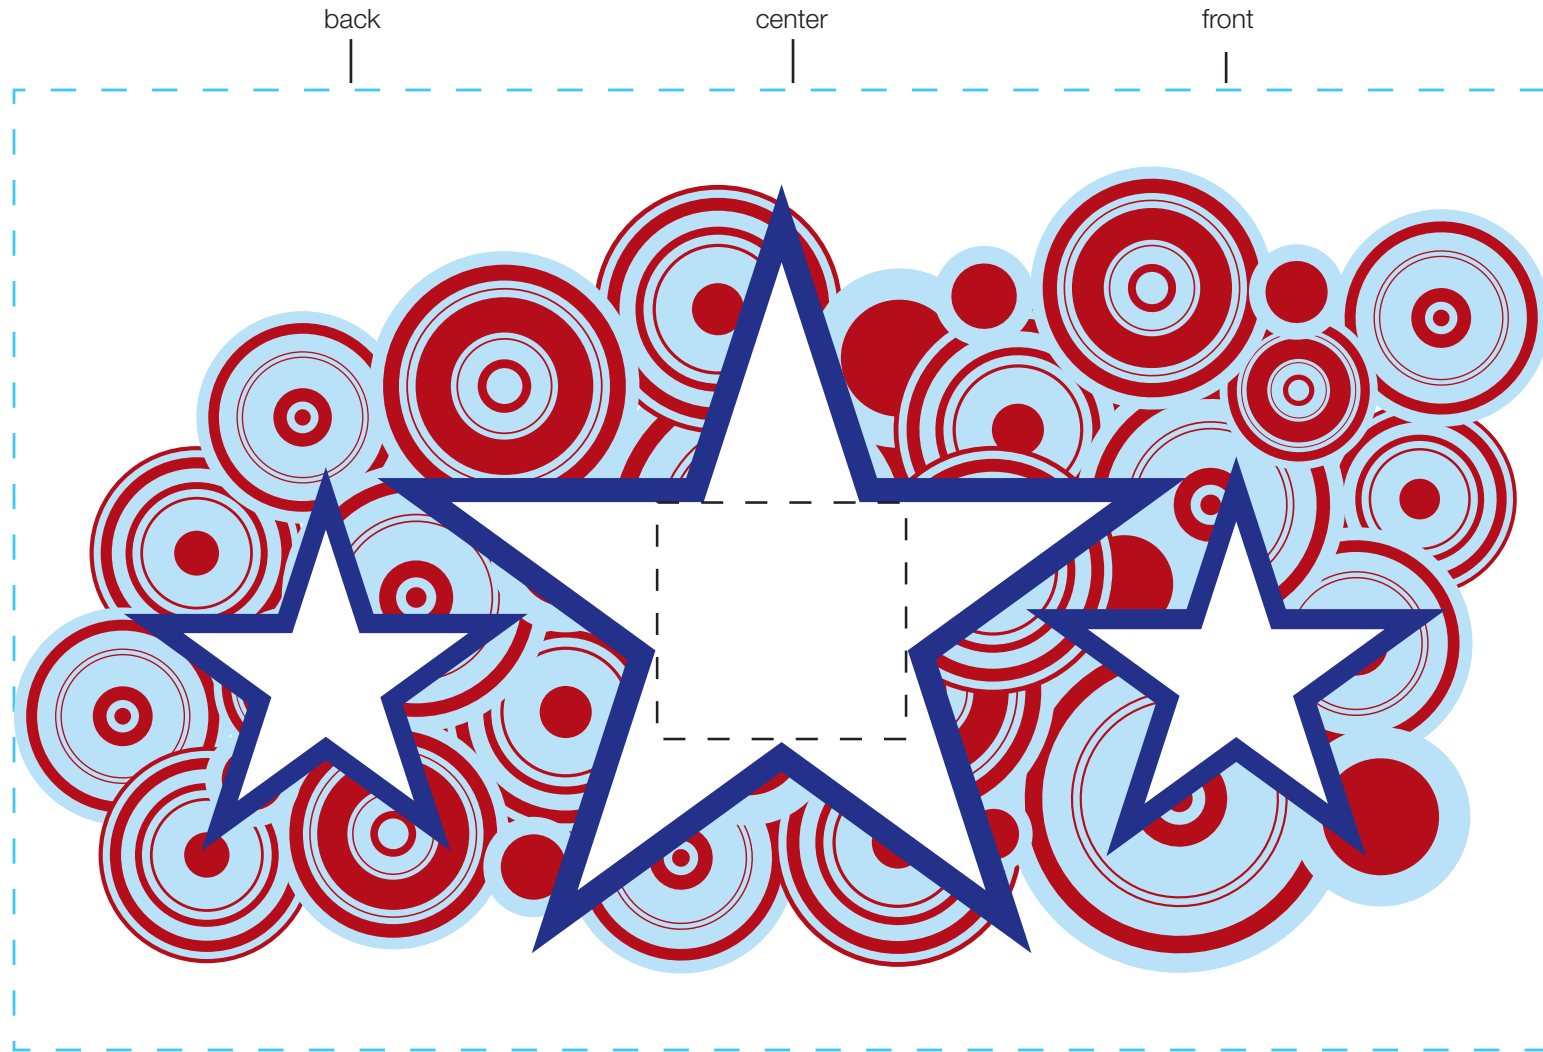

design template
imprint at 100%

design #1002

24 oz classic

AVAILABLE BOTTLE IMPRINT AREA (DASHED BLUE LINE) = 5"H X 8"W

AVAILABLE LOGO IMPRINT AREA (DASHED BLACK LINE) = 1.231"H X 1.296"W

ALTERING COLORS:
PLEASE DESIGNATE PMS # TO CORRESPONDING COLOR #.
PLEASE DO NOT CHANGE AMOUNT OF COLORS IN DESIGN

white
(color #1)

pms 1807
(color #2)

pms 273
(color #3)

NOT A PROOF. FOR CONCEPT PURPOSES ONLY.

item#: