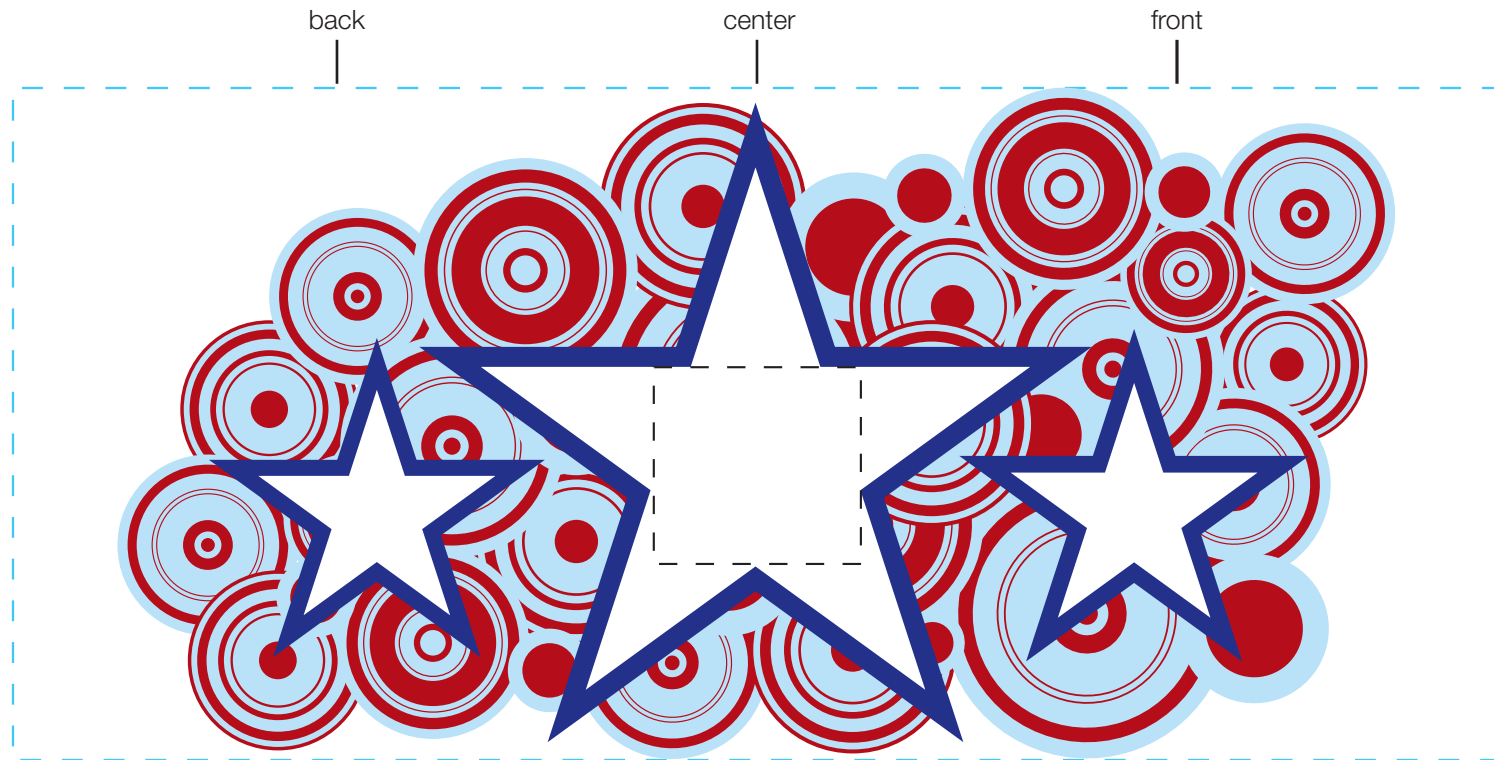

design template
imprint at 100%

design #1002

18oz bolt

AVAILABLE BOTTLE IMPRINT AREA (DASHED BLUE LINE) = 3.5"H X 7.75"W

AVAILABLE LOGO IMPRINT AREA (DASHED BLACK LINE) = 1.02"H X 1.07"W

ALTERING COLORS:
PLEASE DESIGNATE PMS # TO CORRESPONDING COLOR #.
PLEASE DO NOT CHANGE AMOUNT OF COLORS IN DESIGN

NOT A PROOF. FOR CONCEPT PURPOSES ONLY.

white
(color #1)

pms 1807
(color #2)

pms 273
(color #3)

item#: