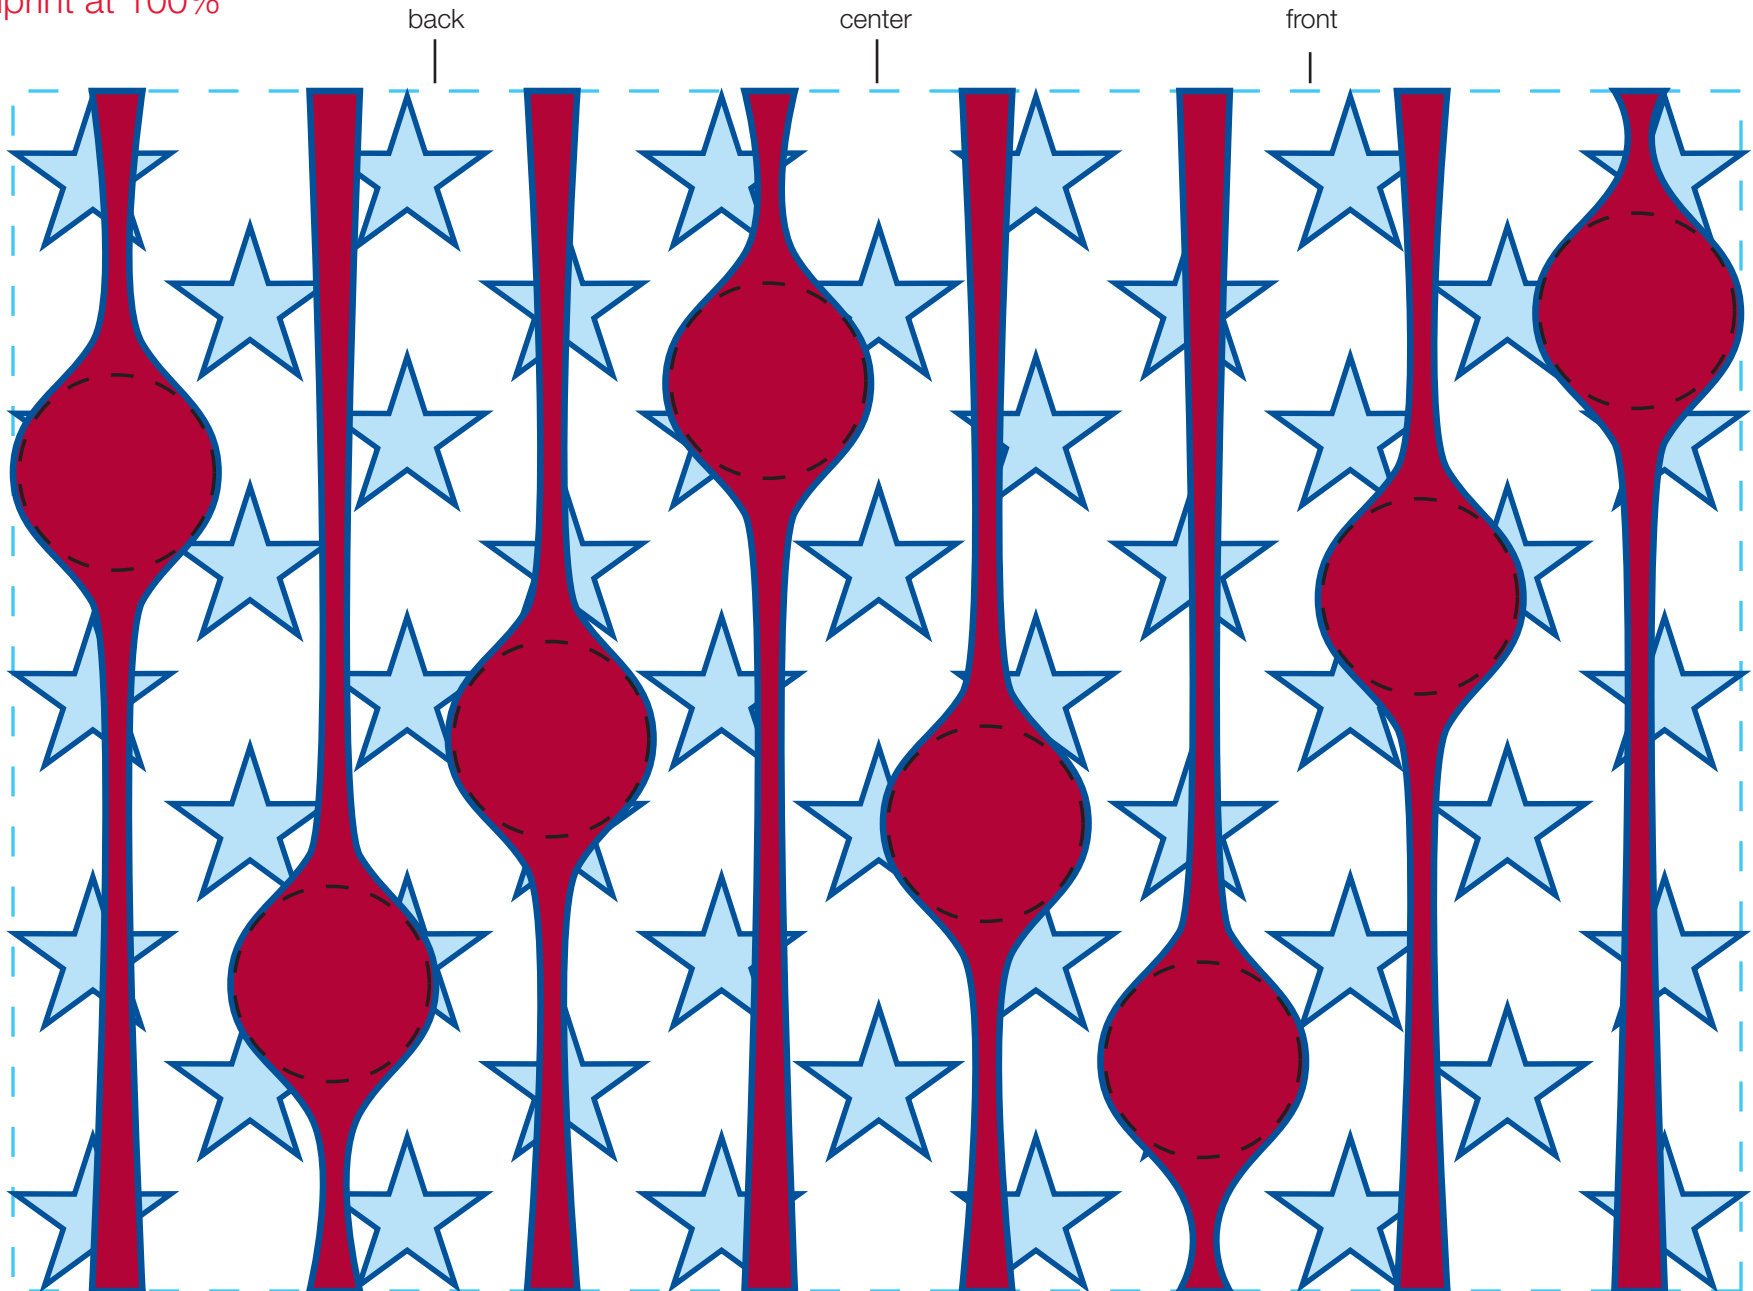

design template

imprint at 100%

design #1001

34oz classic

AVAILABLE BOTTLE IMPRINT AREA (DASHED BLUE LINE) = 6.25"H X 9"W

AVAILABLE LOGO IMPRINT AREA (DASHED BLACK LINE) = 1.017"H X 1.015"W

ALTERING COLORS:
PLEASE DESIGNATE PMS # TO CORRESPONDING COLOR #.
PLEASE DO NOT CHANGE AMOUNT OF COLORS IN DESIGN

white
(color #1)

pms 201
(color #2)

pms 287
(color #3)

NOT A PROOF. FOR CONCEPT PURPOSES ONLY.

item#: