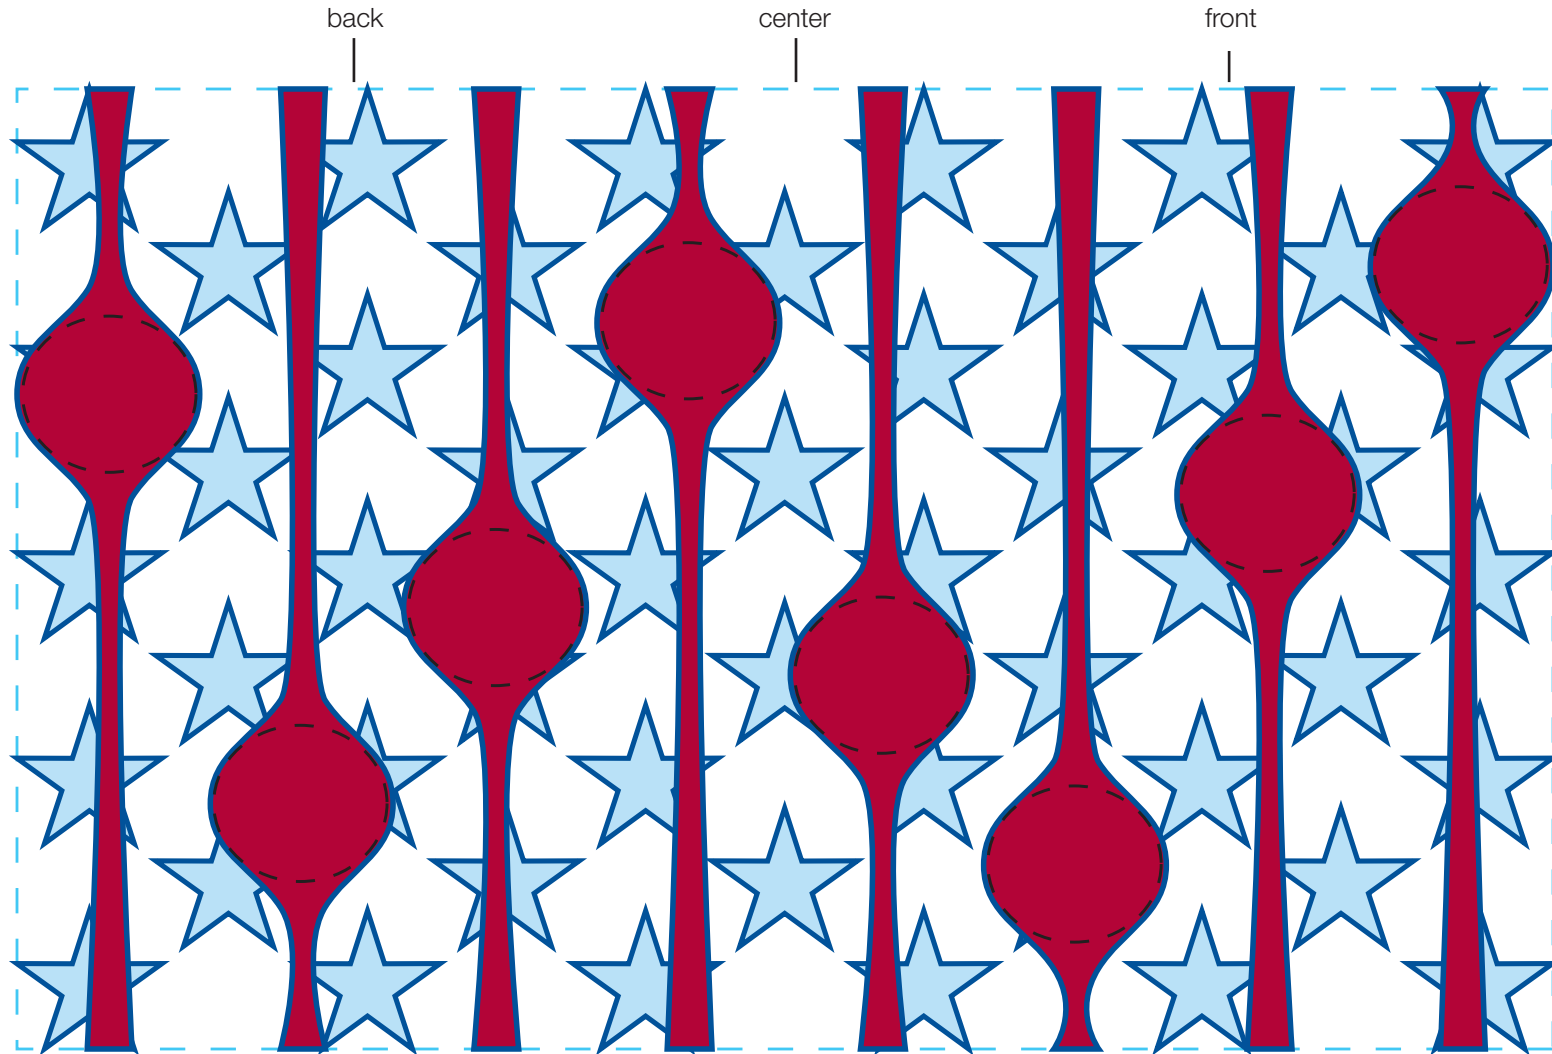

# design template

imprint at 100%

# design #1001

# 24 oz classic

AVAILABLE BOTTLE IMPRINT AREA (DASHED BLUE LINE) = 5"H X 8"W

AVAILABLE LOGO IMPRINT AREA (DASHED BLACK LINE) = 0.813"H X 0.902"W

ALTERING COLORS:  
PLEASE DESIGNATE PMS # TO CORRESPONDING COLOR #.  
PLEASE DO NOT CHANGE AMOUNT OF COLORS IN DESIGN

		
white (color #1)	pms 201 (color #2)	pms 287 (color #3)

NOT A PROOF. FOR CONCEPT PURPOSES ONLY.

item#: