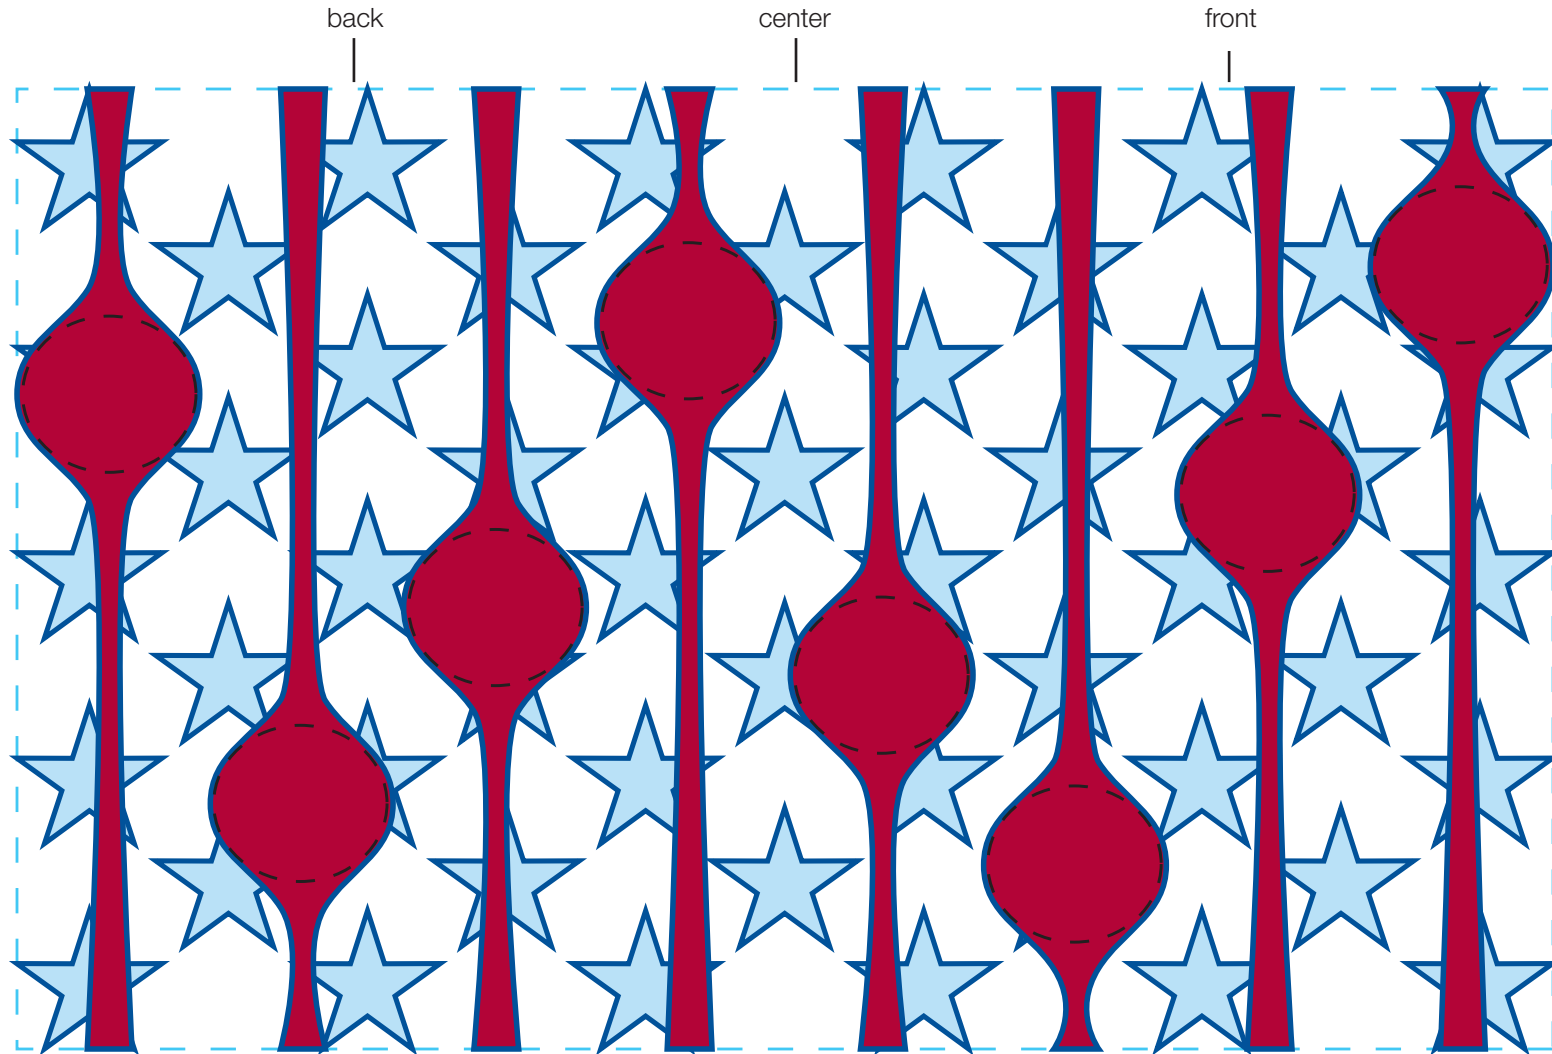

design template

design #1001

24 oz classic

imprint at 100%

AVAILABLE BOTTLE IMPRINT AREA (DASHED BLUE LINE) = 5"H X 8"W

AVAILABLE LOGO IMPRINT AREA (DASHED BLACK LINE) = 0.813"H X 0.902"W

ALTERING COLORS:
PLEASE DESIGNATE PMS # TO CORRESPONDING COLOR #.
PLEASE DO NOT CHANGE AMOUNT OF COLORS IN DESIGN

| | | |
|---|---|---|
|  |  |  |
| white (color #1) | pms 201 (color #2) | pms 287 (color #3) |

NOT A PROOF. FOR CONCEPT PURPOSES ONLY.

item#: