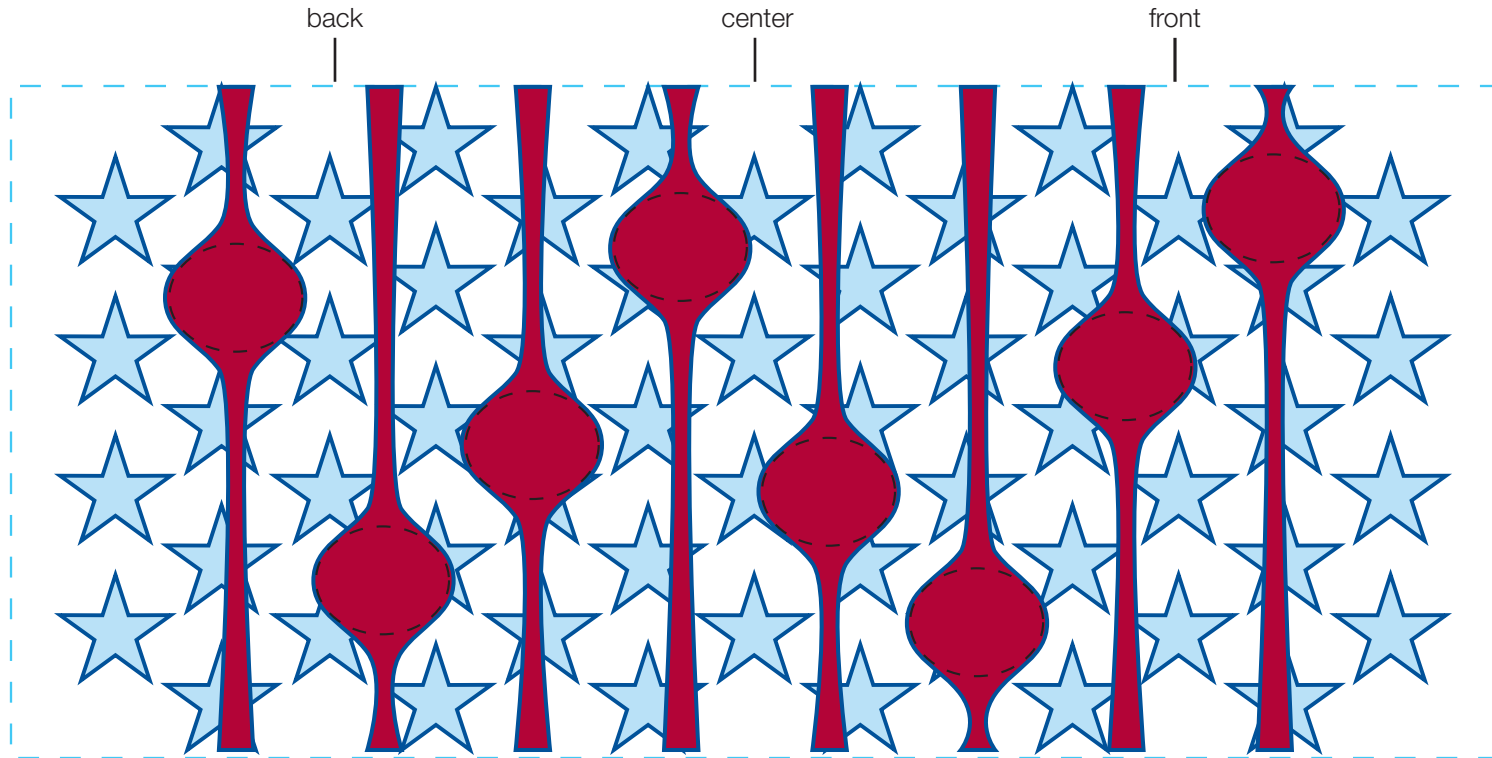

design template
imprint at 100%

design #1001

18oz bolt

AVAILABLE BOTTLE IMPRINT AREA (DASHED BLUE LINE) = 3.5"H X 7.75"W

AVAILABLE LOGO IMPRINT AREA (DASHED BLACK LINE) = 0.56"H X 0.69"W

ALTERING COLORS:
PLEASE DESIGNATE PMS # TO CORRESPONDING COLOR #.
PLEASE DO NOT CHANGE AMOUNT OF COLORS IN DESIGN

NOT A PROOF. FOR CONCEPT PURPOSES ONLY.

		
white (color #1)	pms 201 (color #2)	pms 287 (color #3)

item#: